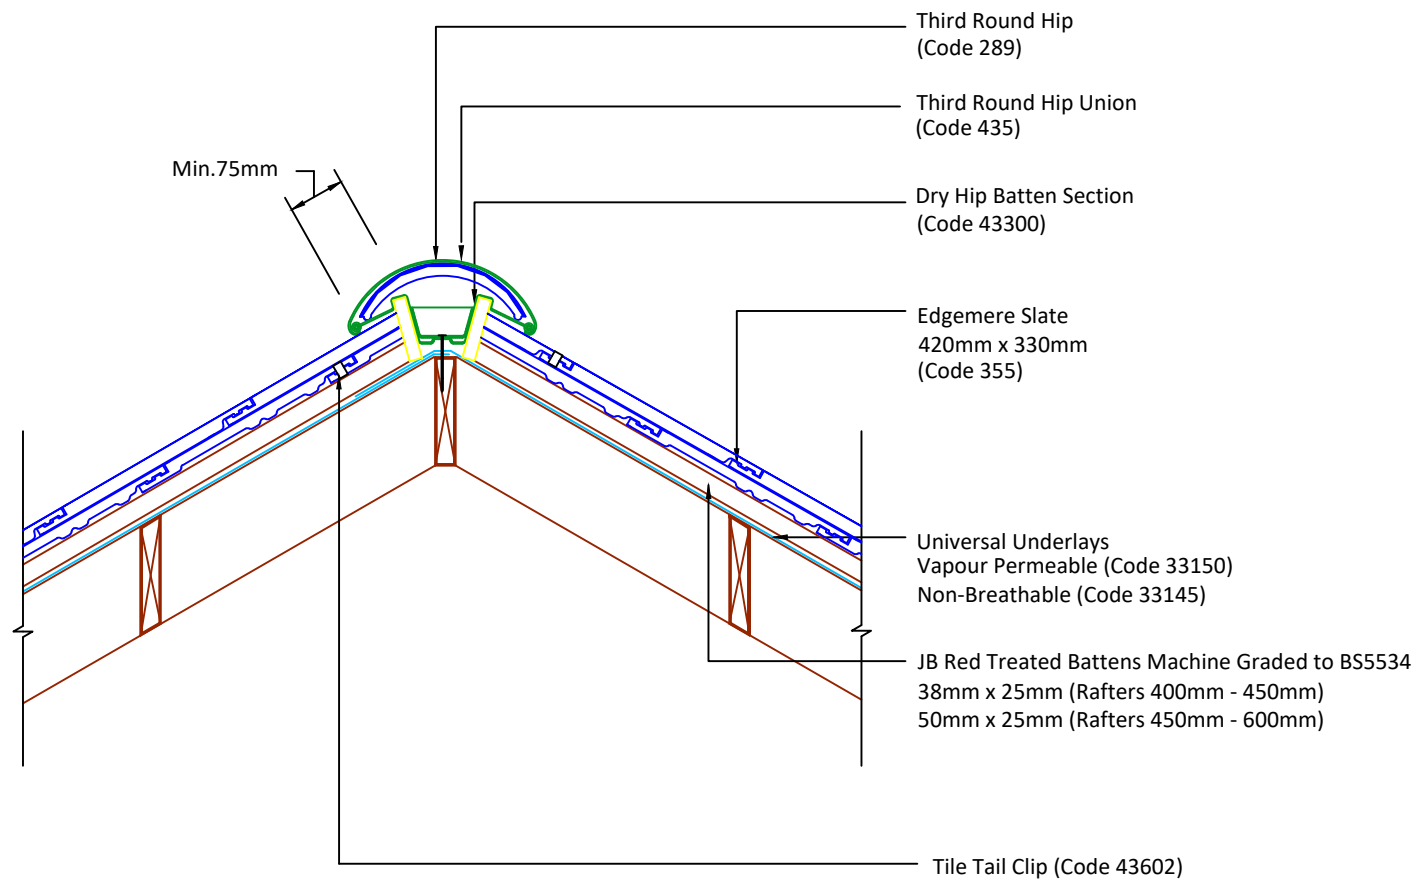

Associated products & fixings

Edgemere Aluminium Nail Pack  
Code 30398 (500g)

Edgemere SoloFix Tile Clips  
Code 30441 (100 Pack)  
Code 30431 (500 Pack)

Tile Head Clip  
Code 43604 (20 Pack)

Tile Tail Clip  
Code 43602 (20 Pack)

DRAWING NUMBER

50735500

DRAWING REVISION

B

DRAWING TITLE

Dry Hip System - Third Round

SCALE

1:10

Edgemere