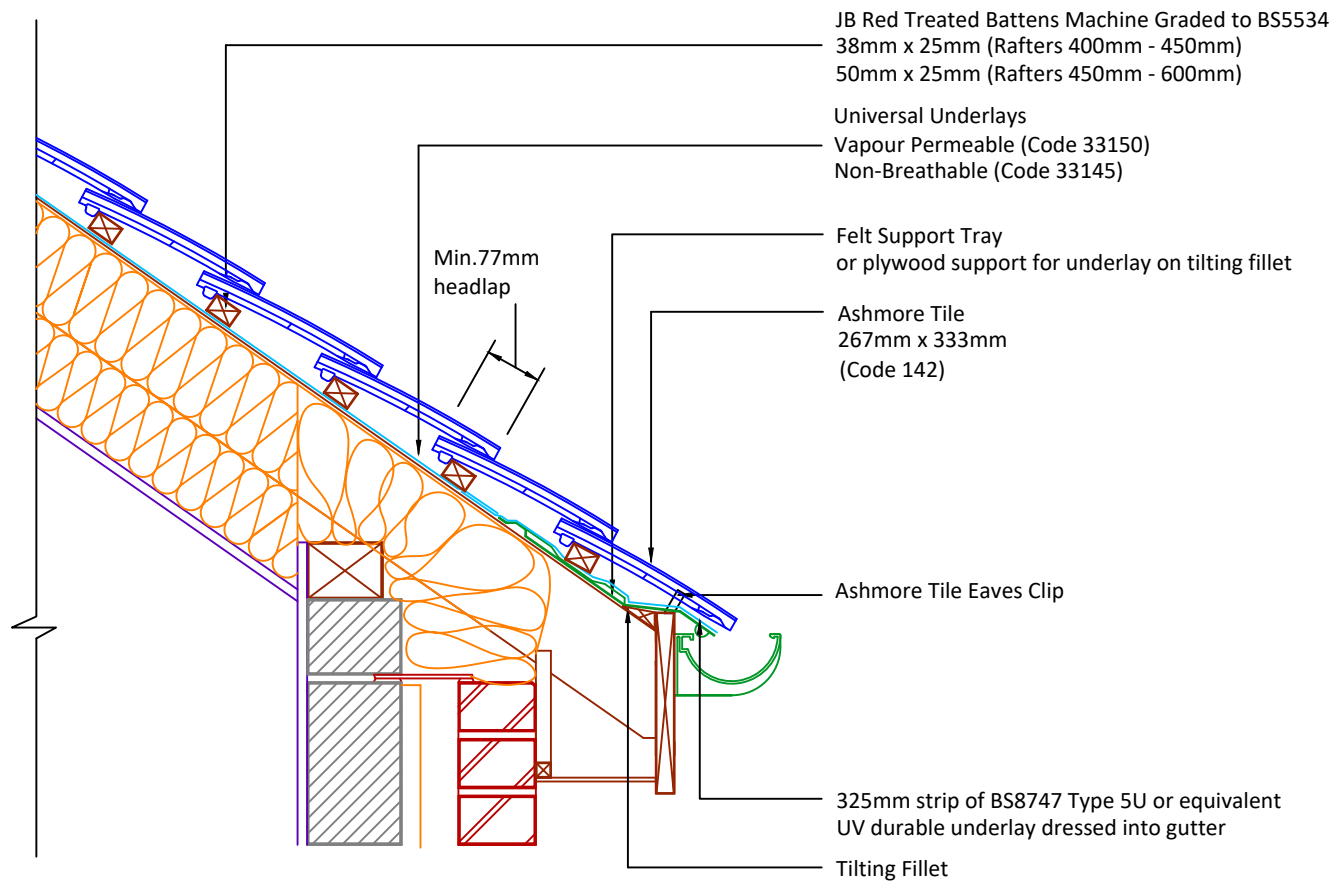

▲ Tilefix ▲ Specrite
▲ Estimator ▲ BIM

Visit marley.co.uk/technical-services for a full suite of online tools to help with your roof design, specification and fixing.

Feel free to talk to our experts at any time on 01283 722588.

Associated products & fixings

Ashmore Aluminium Nail Pack
Code 30398 (500g)

Ashmore Stainless Steel Tile Clip
Code 30130 (100 Pack)

Ashmore Eave Clip & Nail Packs
Code 30297 (100 No)

Continuous Rafter Roll (2x6 metre)
(Available for purchase separately)
Code 46323

DRAWING NUMBER
36614235

DRAWING REVISION
A

DRAWING TITLE

Unventilated Eaves - Warm Roof

SCALE

1:10

Ashmore