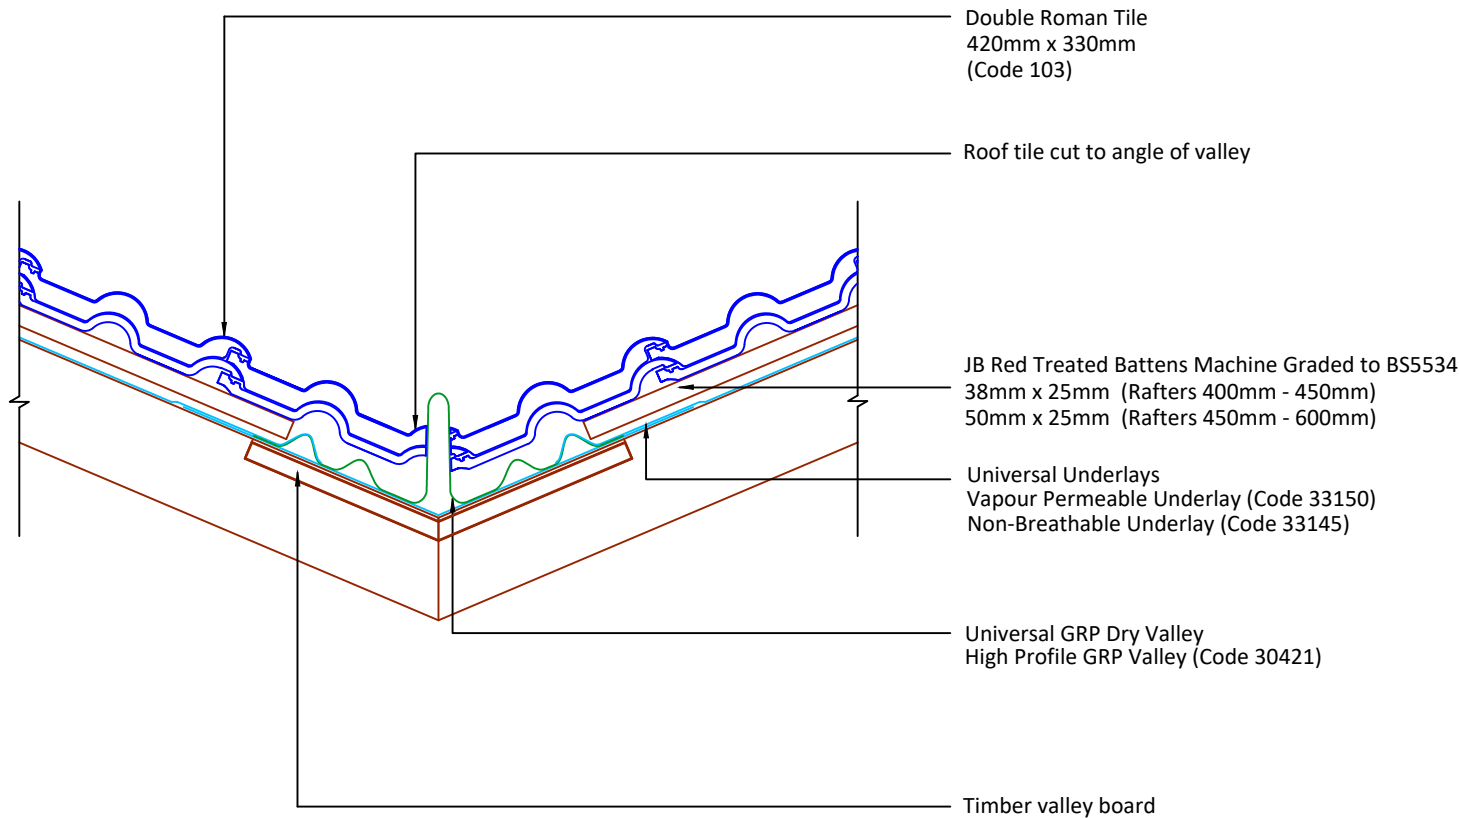

▲ Tilefix ▲ Specrite

▲ Estimator ▲ BIM

Visit [marley.co.uk/technical-services](http://marley.co.uk/technical-services) for a full suite of online tools to help with your roof design, specification and fixing.

Feel free to talk to our experts at any time on 01283 722588.

Associated products & fixings

Double Roman Aluminium Nail Pack  
Code 30351 (500g)

Double Roman SoloFix Tile Clips  
Code 30443 (100 Pack)  
Code 30433 (500 Pack)

DRAWING NUMBER  
60610300

DRAWING REVISION  
A

DRAWING TITLE

GRP Dry Valley High Profile

SCALE

1:10

Double  
Roman