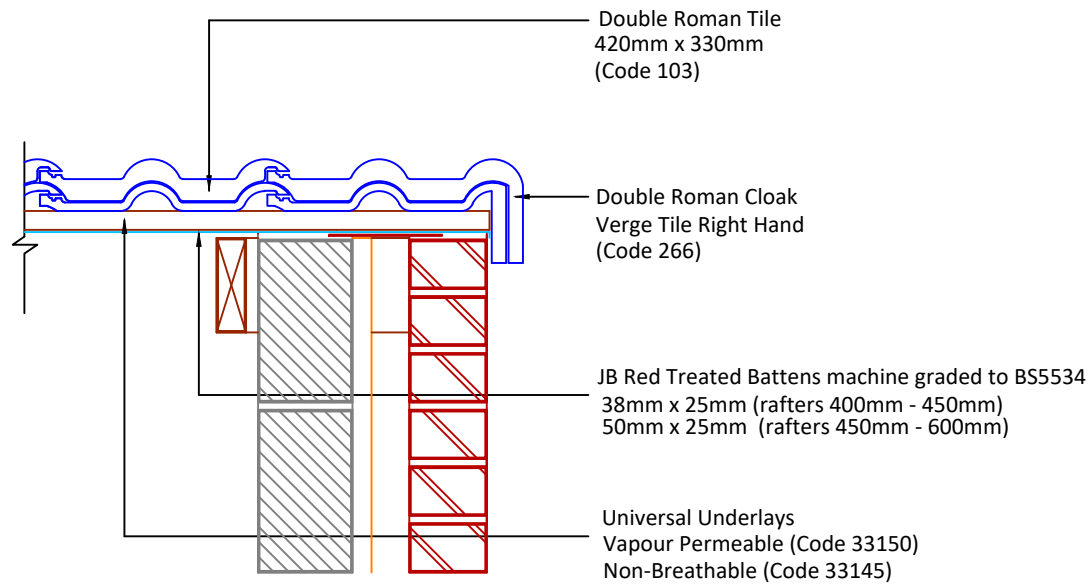

▲ Tilefix ▲ Specrite

▲ Estimator ▲ BIM

Visit marley.co.uk/technical-services for a full suite of online tools to help with your roof design, specification and fixing.

Feel free to talk to our experts at any time on 01283 722588.

Associated products & fixings

DRAWING NUMBER
43610300

DRAWING REVISION
A

DRAWING TITLE

Cloak Verges to Brickwork - RH

SCALE

1:10

Double
Roman