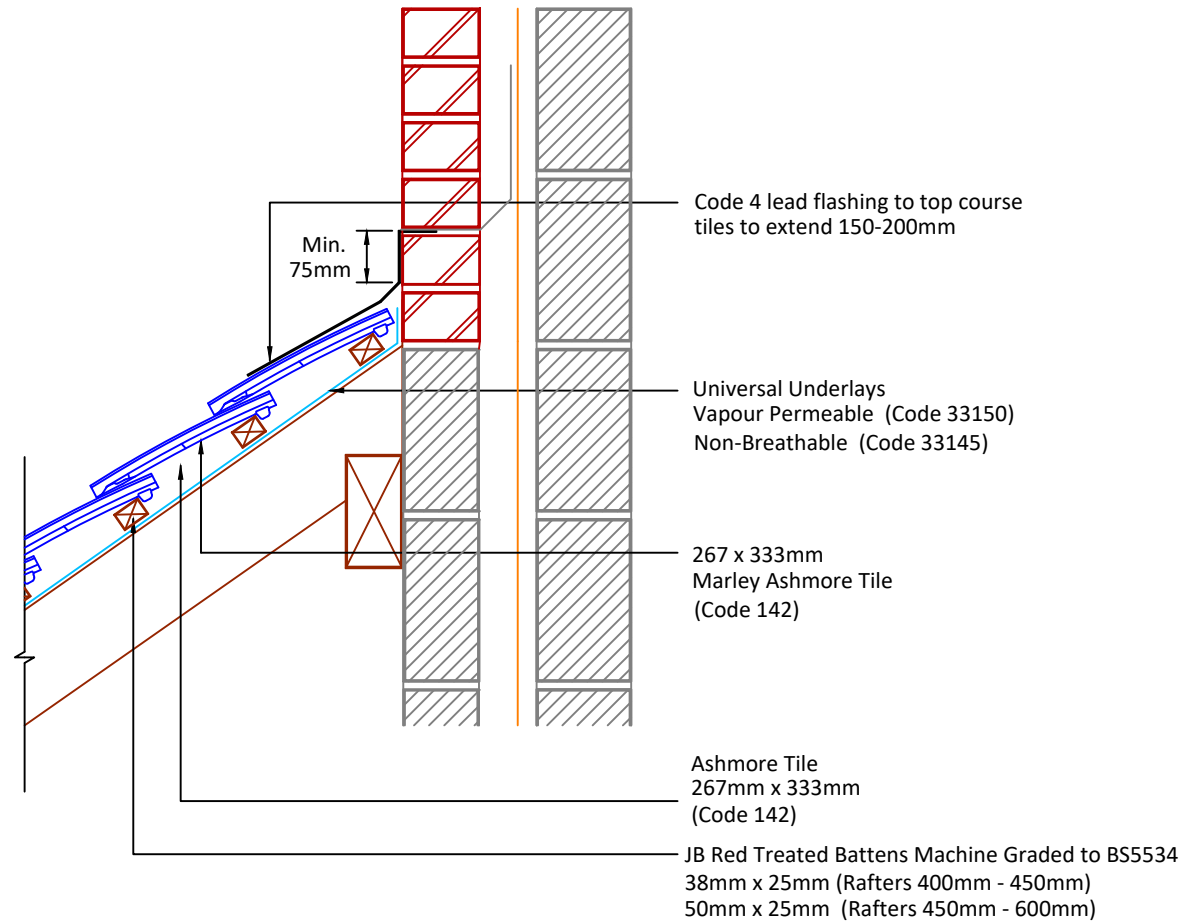

Associated products & fixings

Ashmore Aluminium Nail Pack
Code 30398 (500g)

Ashmore Stainless Steel Tile Clip
Code 30130 (100 Pack)

Ashmore Eave Clip & Nail Packs
Code 30297 (100 No)

DRAWING NUMBER

67014235

DRAWING REVISION

A

DRAWING TITLE

Top Edge Abutment - Lead Flashing

SCALE

1:10

Ashmore