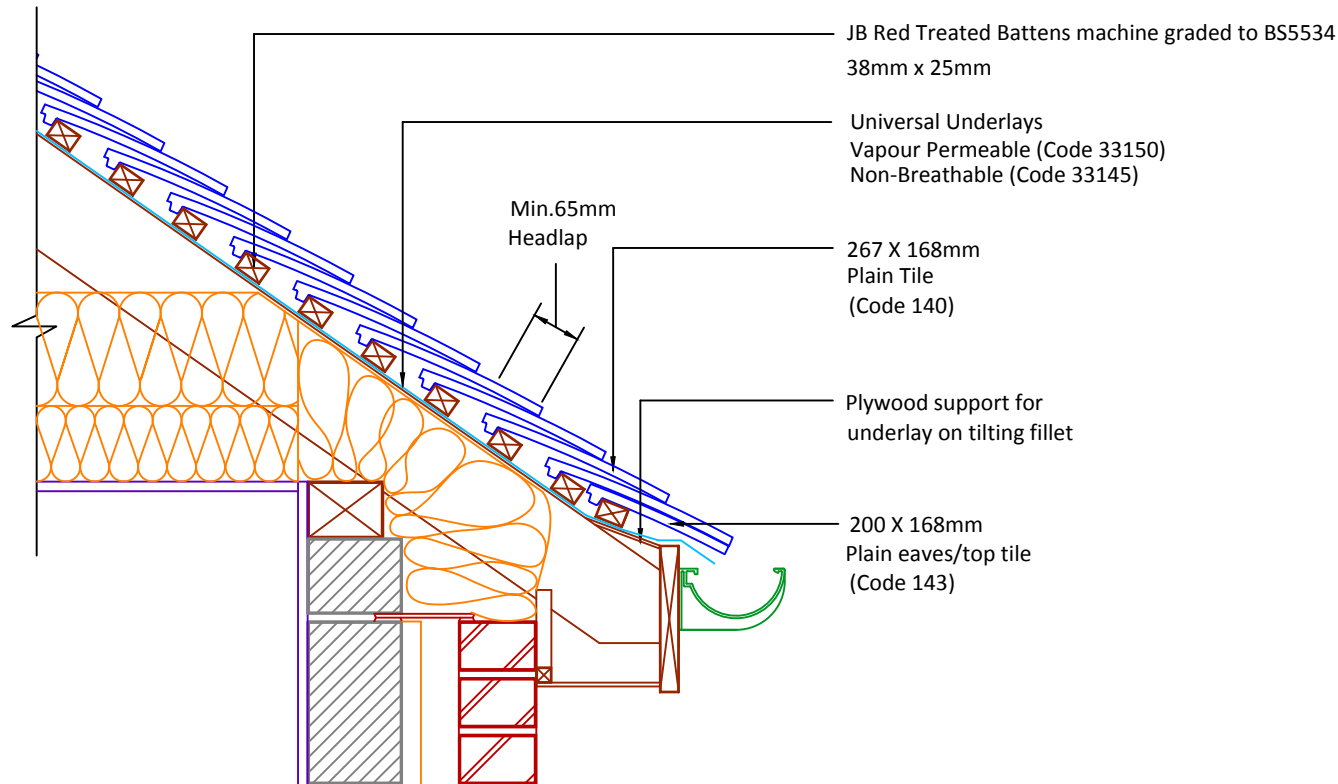

▲ Tilefix

▲ Specrite

▲ Estimator

▲ BIM

Visit marley.co.uk/technical-services for a full suite of online tools to help with your roof design, specification and fixing.

Feel free to talk to our experts at any time on 01283 722588.

Associated products & fixings

Plain Aluminium Nail Pack
Code 30348 (500g)

Continuous Rafter Roll (2 x 6m)
purchased separately
(Code 46323)

DRAWING NUMBER
36514035

DRAWING TITLE

Unventilated Eaves - Cold Roof

SCALE

1:10

Plain

DRAWING REVISION
A