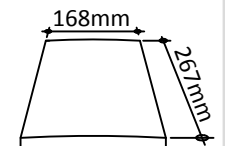

Associated products & fixings

Plain Aluminium Nail Pack
Code 30348 (500g)

Continuous Rafter Roll (2 x 6m)
purchased separately
(Code 46323)

DRAWING NUMBER
36514035

DRAWING TITLE

Unventilated Eaves - Cold Roof

SCALE

1:10

Plain

DRAWING REVISION
A