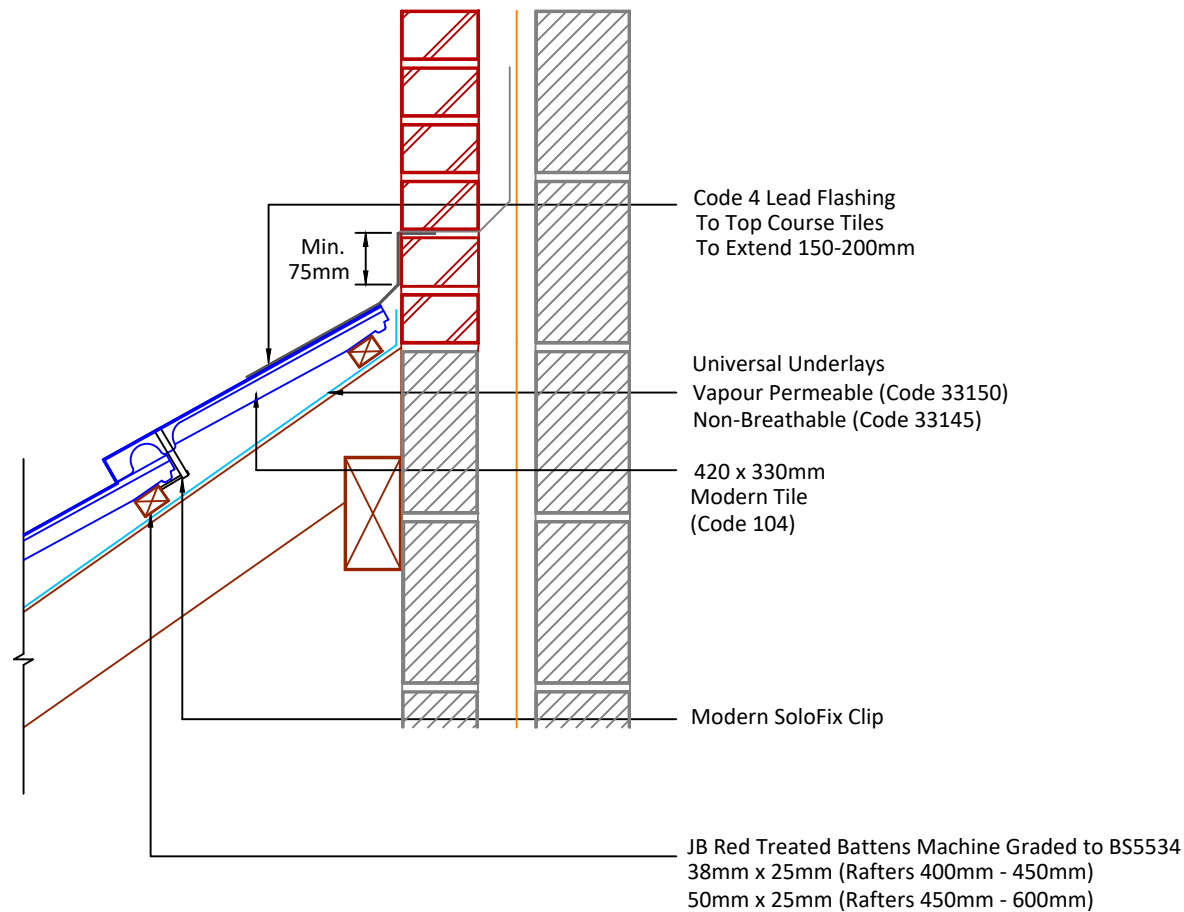

Modern Eave Clip & Nail Packs  
Code 30273 (100 No)

DRAWING NUMBER  
67010435

DRAWING REVISION  
A

DRAWING TITLE

Top Edge Abutment - Lead Flashing

SCALE

1:10

Modern