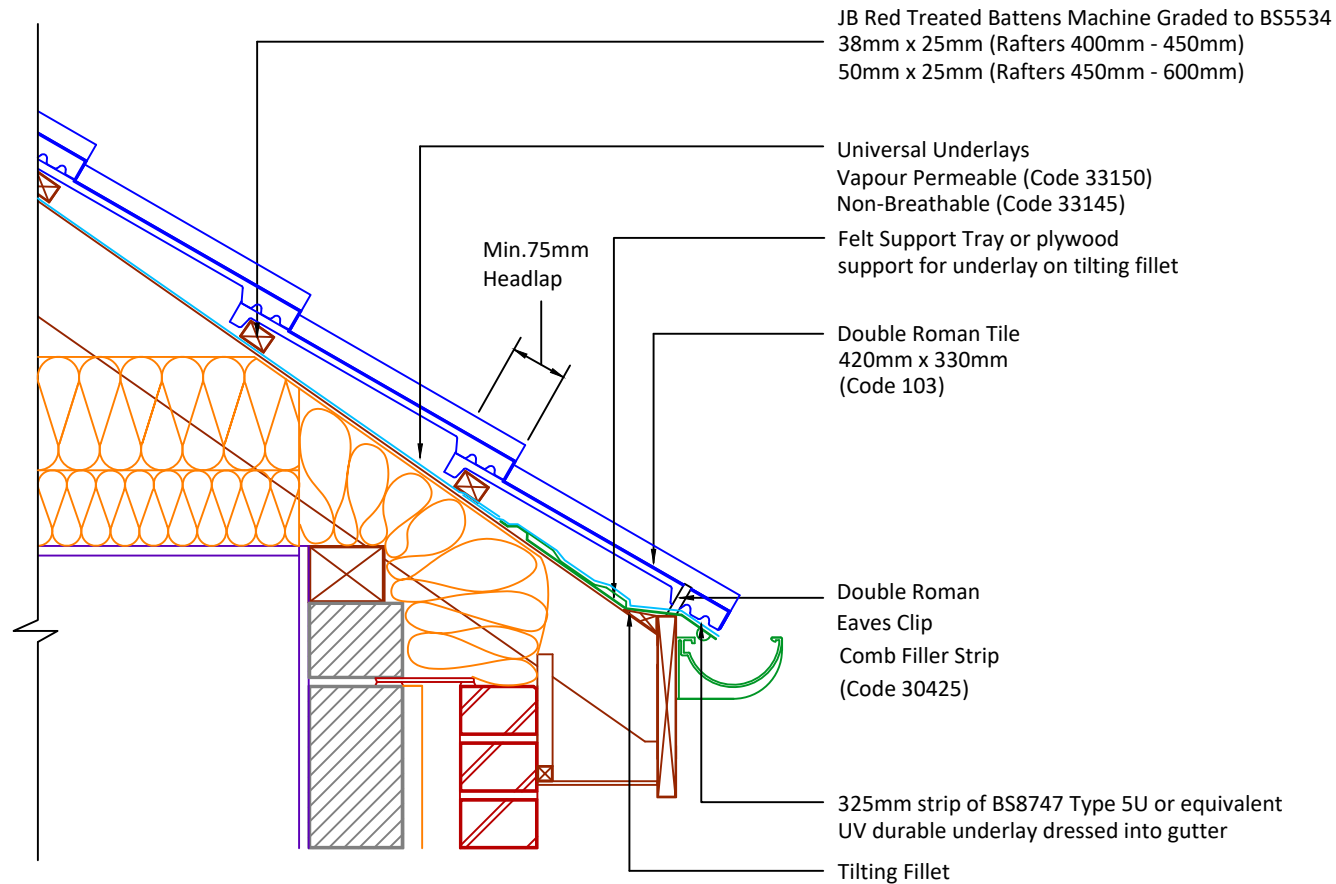

Tilefix Specrite
Estimator BIM

Visit marley.co.uk/technical-services for a full suite of online tools to help with your roof design, specification and fixing.

Feel free to talk to our experts at any time on 01283 722588.

Associated products & fixings

Double Roman Aluminium Nail Pack
Code 30351 (500g)

Double Roman SoloFix Tile Clips
Code 30443 (100 Pack)
Code 30433 (500 Pack)

Double Roman Eave Clip & Nail Packs
Code 30275 (100 No)

Continuous Rafter Roll (2x6 metre)
(Available for purchase separately)
Code 46323

DRAWING NUMBER

36510335

DRAWING REVISION

A

DRAWING TITLE

Unventilated Eaves - Cold Roof

SCALE