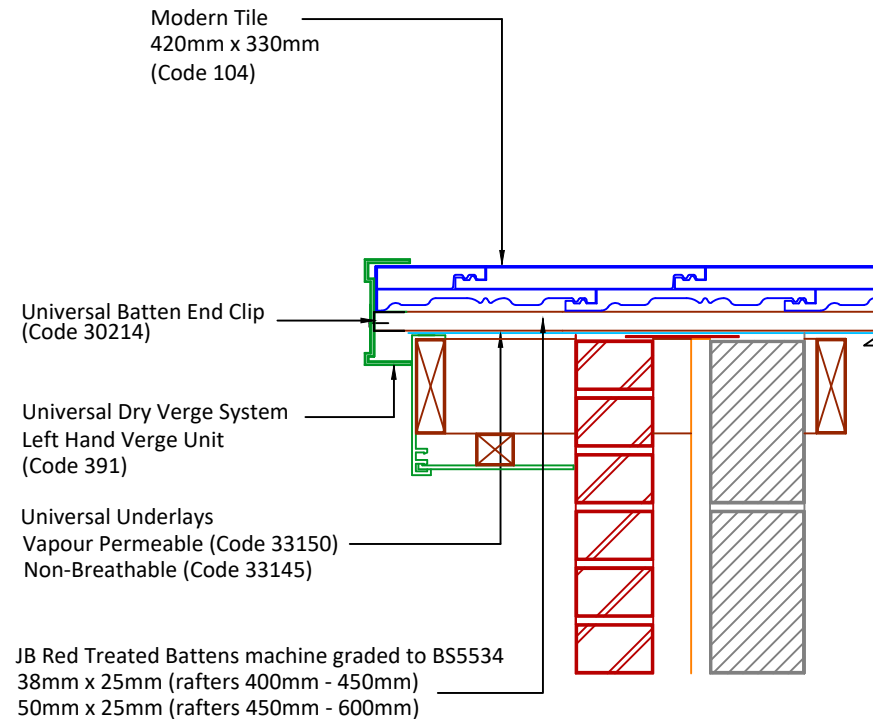

▲ Tilefix ▲ Specrite
▲ Estimator ▲ BIM

Visit marley.co.uk/technical-services
for a full suite of online tools to help with your
roof design, specification and fixing.

Feel free to talk to our experts at any time on
01283 722588.

Associated products & fixings
Modern Aluminium Nail Pack
Code 30350 (500g)

Modern SoloFix Tile Clips
Code 30440 (100 Pack)
Code 30430 (500 Pack)

Universal Batten End Clips (Pack 56)
Code 30214

Universal Dry Verge Starter Kit
Code 53931

DRAWING NUMBER
41110400

DRAWING REVISION
B

DRAWING TITLE

Universal Dry Verge to Bargeboard - LH

SCALE

1:10

Modern