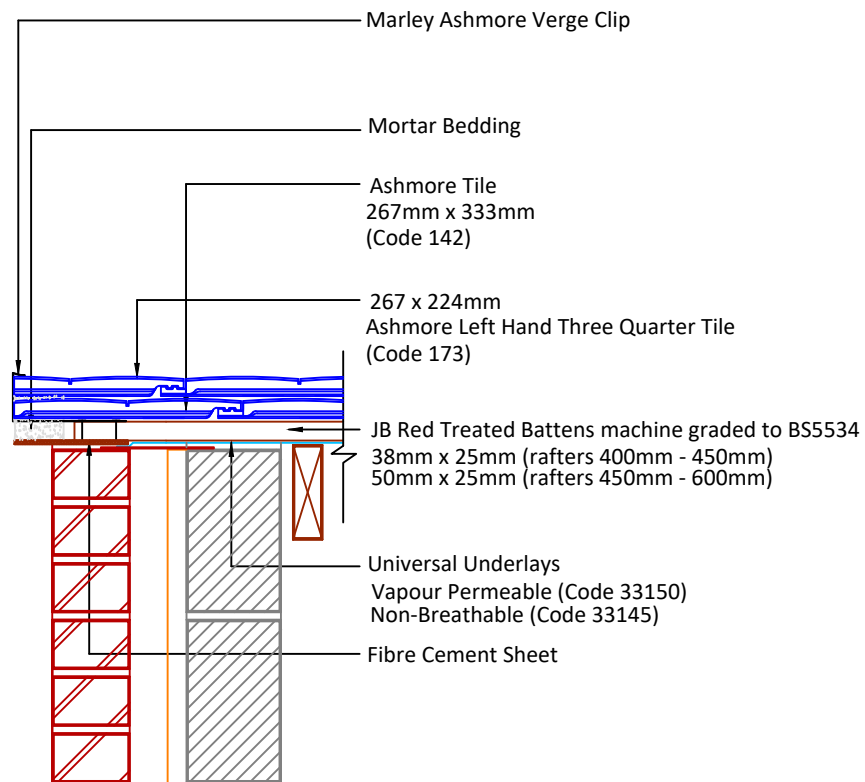

Tilefix Specrite
Estimator BIM

Visit marley.co.uk/technical-services for a full suite of online tools to help with your roof design, specification and fixing.

Feel free to talk to our experts at any time on 01283 722588.

Associated products & fixings

Ashmore Aluminium Nail Pack
Code 30398 (500g)

Ashmore Stainless Steel Tile Clip
Code 30130 (100 Pack)

Ashmore RH Verge Clip & Nail Pack
Code 30263 (50 Pack)

Ashmore LH Verge Clip & Nail Pack
Code 30263 (50 Pack)

DRAWING NUMBER
44514200

DRAWING REVISION
A

DRAWING TITLE

Mortar Bedded Verge with Bedded Fibre Cement Undercloak LH

SCALE

1:10

Ashmore