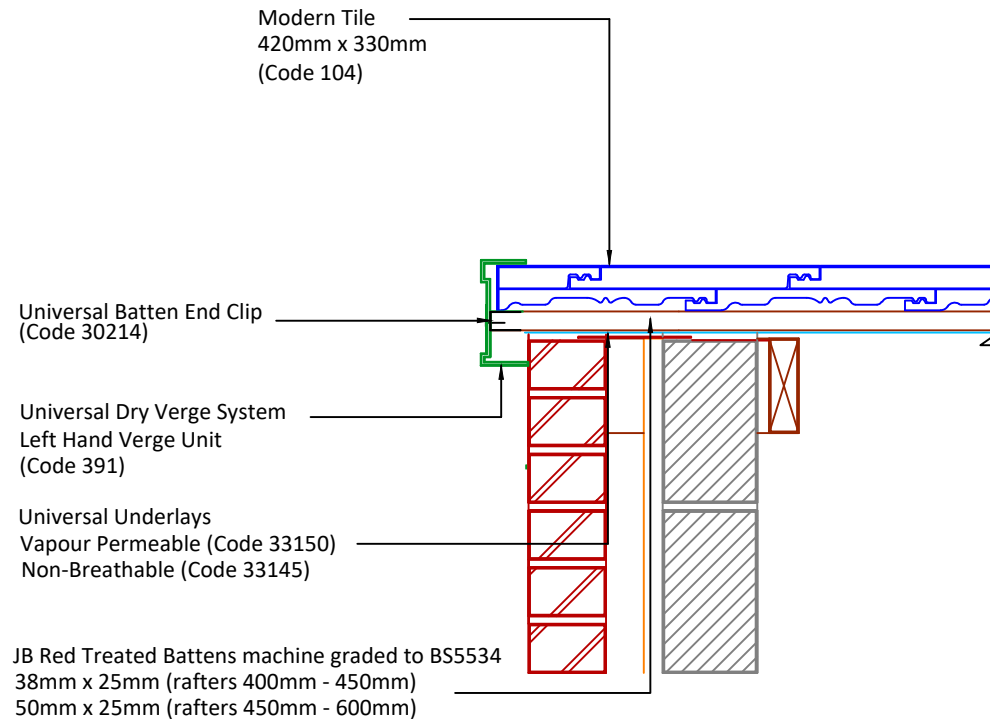

▲ Tilefix    ▲ Specrite  
▲ Estimator    ▲ BIM

Visit [marley.co.uk/technical-services](http://marley.co.uk/technical-services)  
for a full suite of online tools to help with your  
roof design, specification and fixing.

Feel free to talk to our experts at any time on  
01283 722588.

Associated products & fixings  
Modern Aluminium Nail Pack  
Code 30350 (500g)

Modern SoloFix Tile Clips  
Code 30440 (100 Pack)  
Code 30430 (500 Pack)

Universal Batten End Clips  
(Pack 56)  
Code 30214

Universal Dry Verge Starter Kit  
Code 53931

DRAWING NUMBER  
41310400

DRAWING REVISION  
B

DRAWING TITLE

Universal Dry Verge to Brickwork - LH

SCALE

1:10