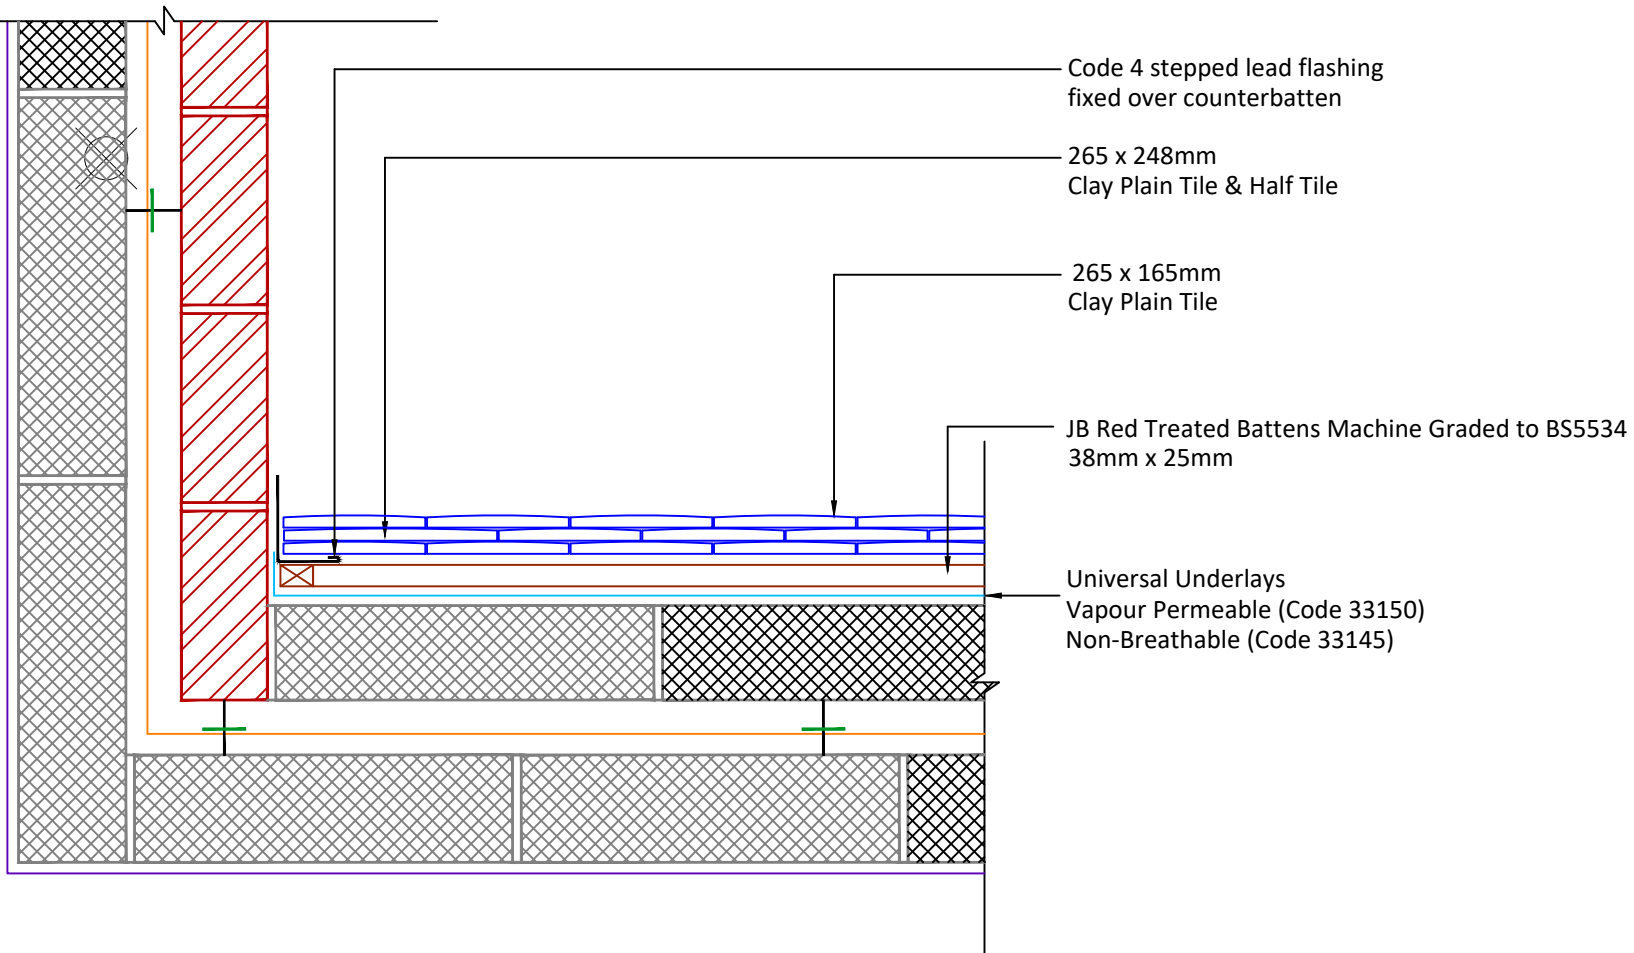

▲ Tilefix ▲ Specrite
▲ Estimator ▲ BIM

Visit marley.co.uk/technical-services
for a full suite of online tools to help with your
roof design, specification and fixing.

Feel free to talk to our experts at any time on
01283 722588.

Associated products & fixings

DRAWING NUMBER

930CPT00

DRAWING REVISION

A

DRAWING TITLE

Side Abutment

SCALE