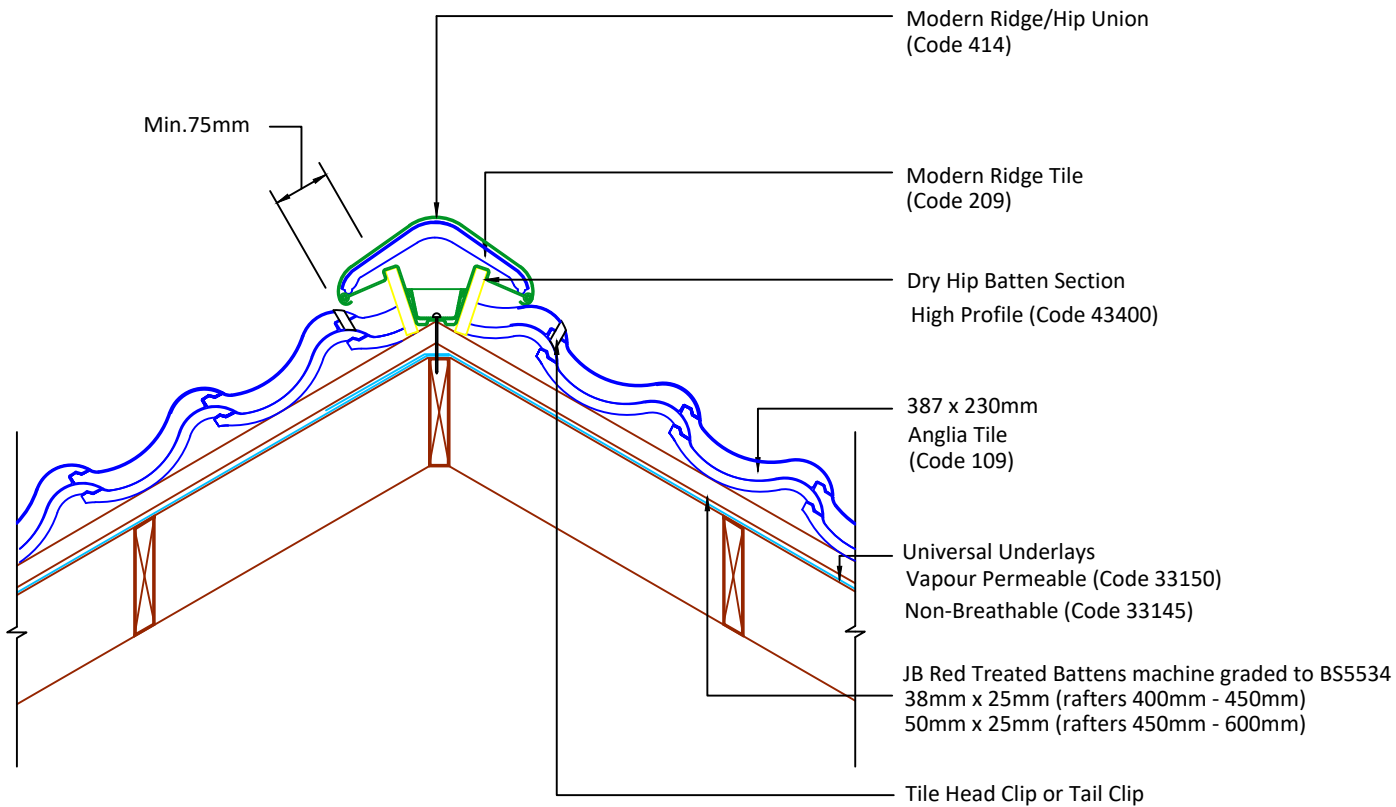

▲ Tilefix

▲ Specrite

▲ Estimator

▲ BIM

Visit marley.co.uk/technical-services for a full suite of online tools to help with your roof design, specification and fixing.

Feel free to talk to our experts at any time on 01283 722588.

Associated products & fixings

Dry Hip Batten Section
Code 43300

Dry Hip Fixing Kit
Code 43602

Tile Head Clip
Code 43604 (20 Pack)

Tile Tail Clip
Code 43602 (20 Pack)

DRAWING NUMBER

50618600

DRAWING REVISION

B

DRAWING TITLE

Dry Hip System - Modern

SCALE

1:10

Anglia