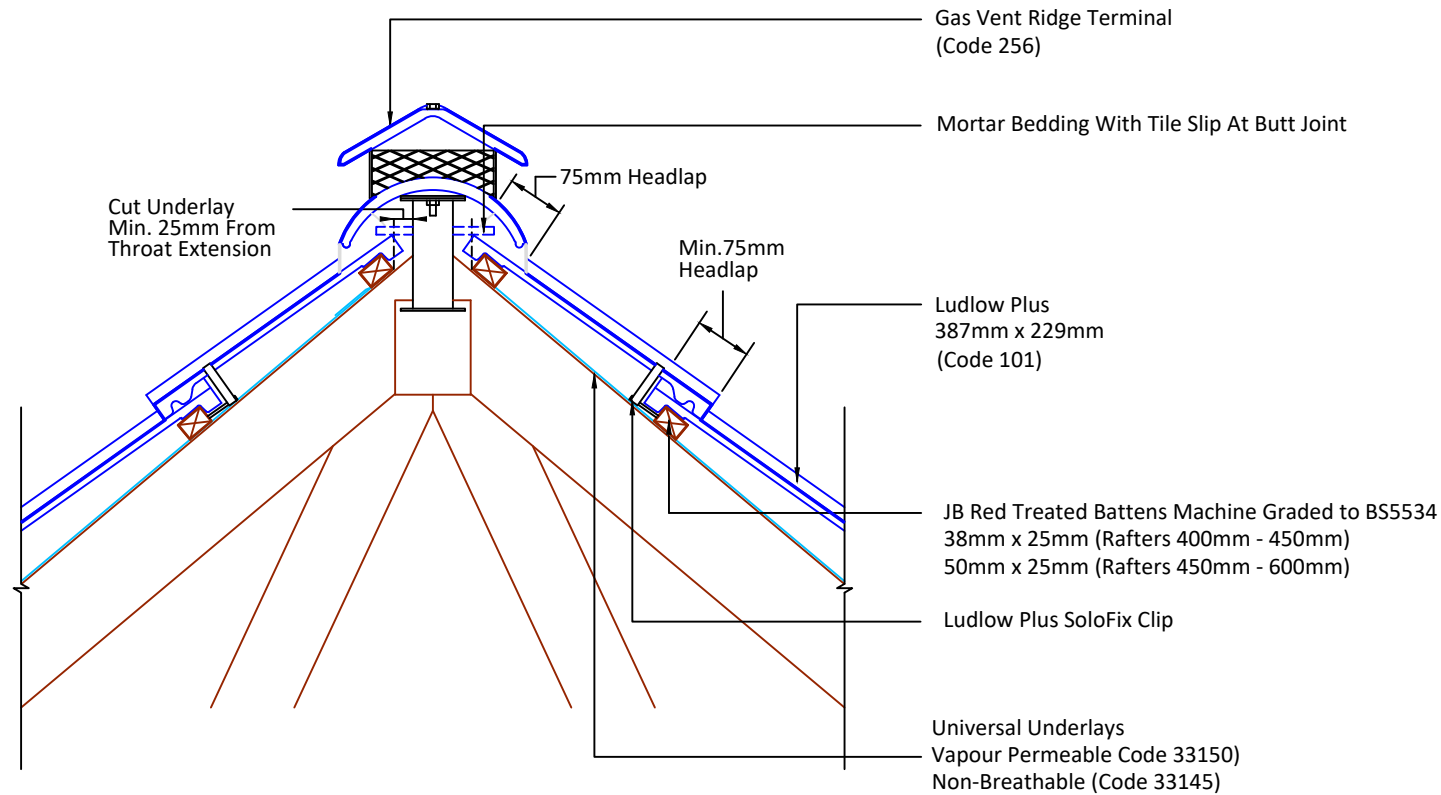

Tilefix Specrite

Estimator BIM

Visit marley.co.uk/technical-services for a full suite of online tools to help with your roof design, specification and fixing.

Feel free to talk to our experts at any time on 01283 722588.

Associated products & fixings

Ludlow Plus Aluminium Nail Pack
Code 30350 (500g)

Ludlow Plus SoloFix Tile Clips
Code 30440 (100 Pack)
Code 30430 (500 Pack)

DRAWING NUMBER
86410140

DRAWING REVISION
A

DRAWING TITLE

Gas Ventilation - Mortar Bedded

SCALE

1:10

Ludlow Plus