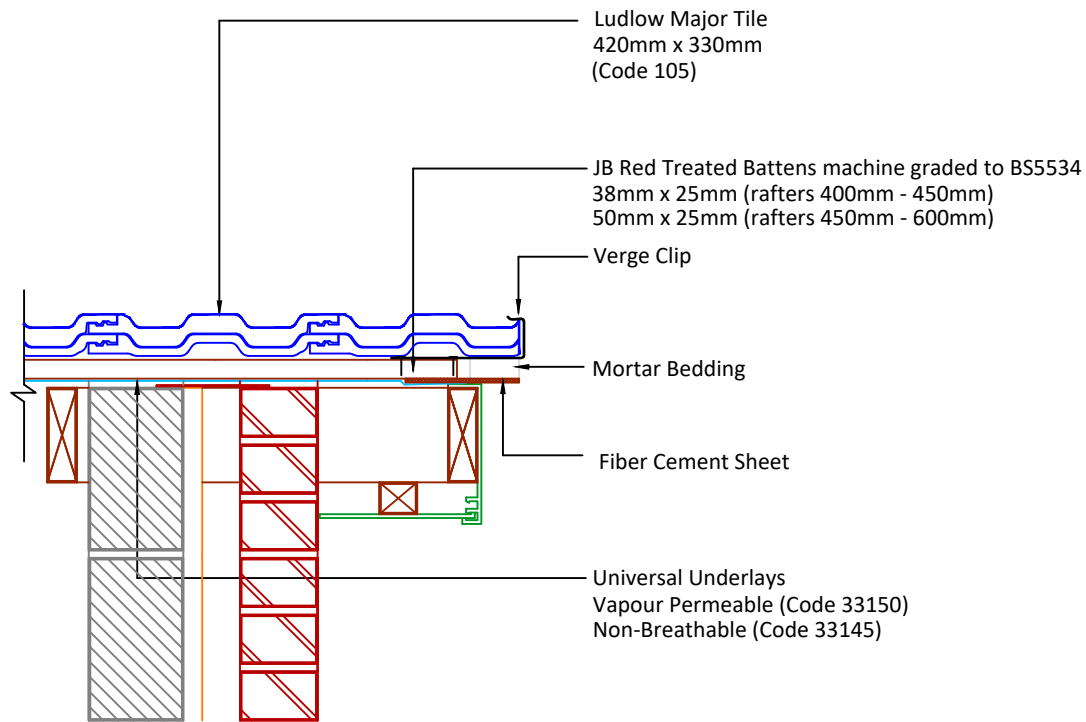

Tilefix Specrite
Estimator BIM

Visit marley.co.uk/technical-services for a full suite of online tools to help with your roof design, specification and fixing.

Feel free to talk to our experts at any time on 01283 722588.

Associated products & fixings

Ludlow Major Aluminium Nail Pack
Code 30371 (500g)

Ludlow Major SoloFix Tile Clips
Code 30440 (100 Pack)
Code 30430 (500 Pack)

Ludlow Major RH Verge Clip & Nail Pack
Code 30287 (50 Pack)

Ludlow Major LH Verge Clip & Nail Pack
Code 30287 (50 Pack)

DRAWING NUMBER
45610500

DRAWING REVISION
A

DRAWING TITLE

Mortar Bedded Verge with Nailed Fibre Cement Undercloak RH

SCALE

1:10

Ludlow
Major