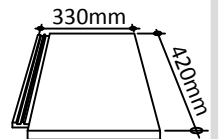

DRAWING NUMBER  
55035500

DRAWING TITLE

Mortar Bedded Hip - Segmental

SCALE

1:10

Edgemere

DRAWING REVISION  
A