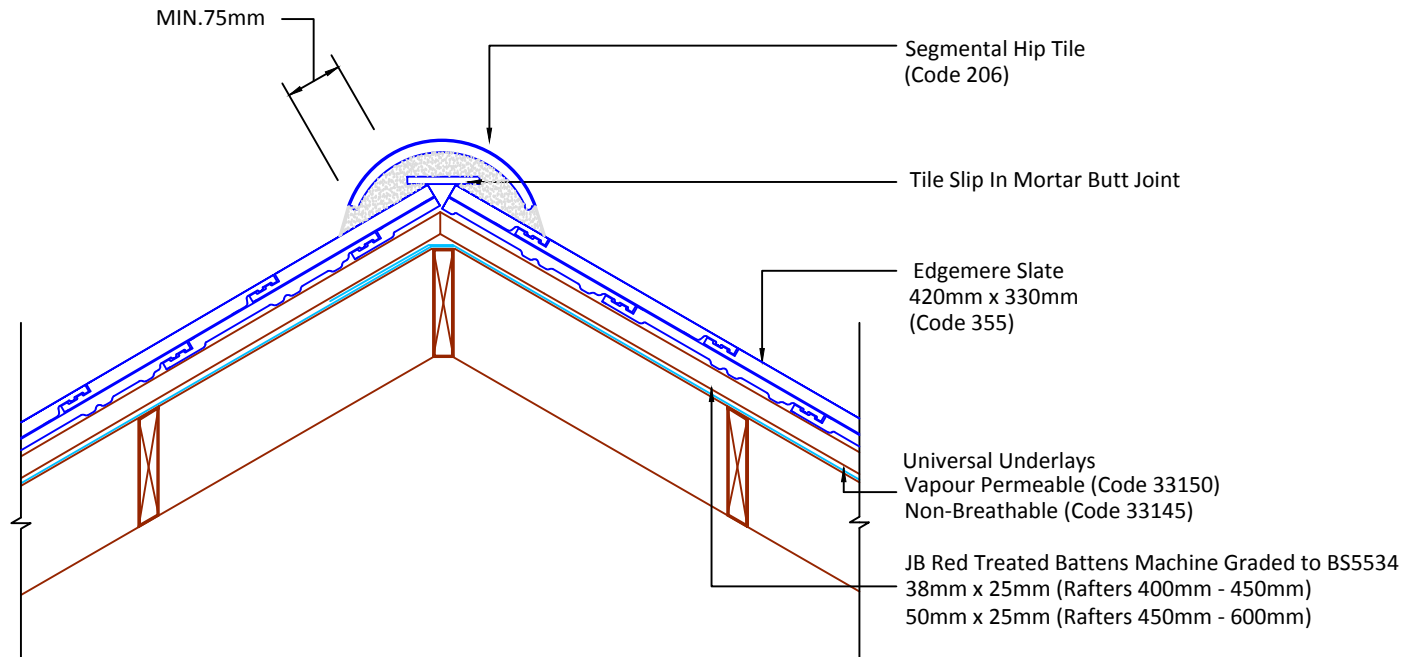

Tilefix      Specrite

Estimator      BIM

Visit [marley.co.uk/technical-services](http://marley.co.uk/technical-services) for a full suite of online tools to help with your roof design, specification and fixing.

Feel free to talk to our experts at any time on 01283 722588.

Associated products & fixings  
Edgemere Aluminium Nail Pack  
Code 30398 (500g)

Edgemere SoloFix Tile Clips  
Code 30441 (100 Pack)  
Code 30431 (500 Pack)

DRAWING NUMBER  
55035500

DRAWING TITLE

Mortar Bedded Hip - Segmental

SCALE

1:10

Edgemere

DRAWING REVISION  
A