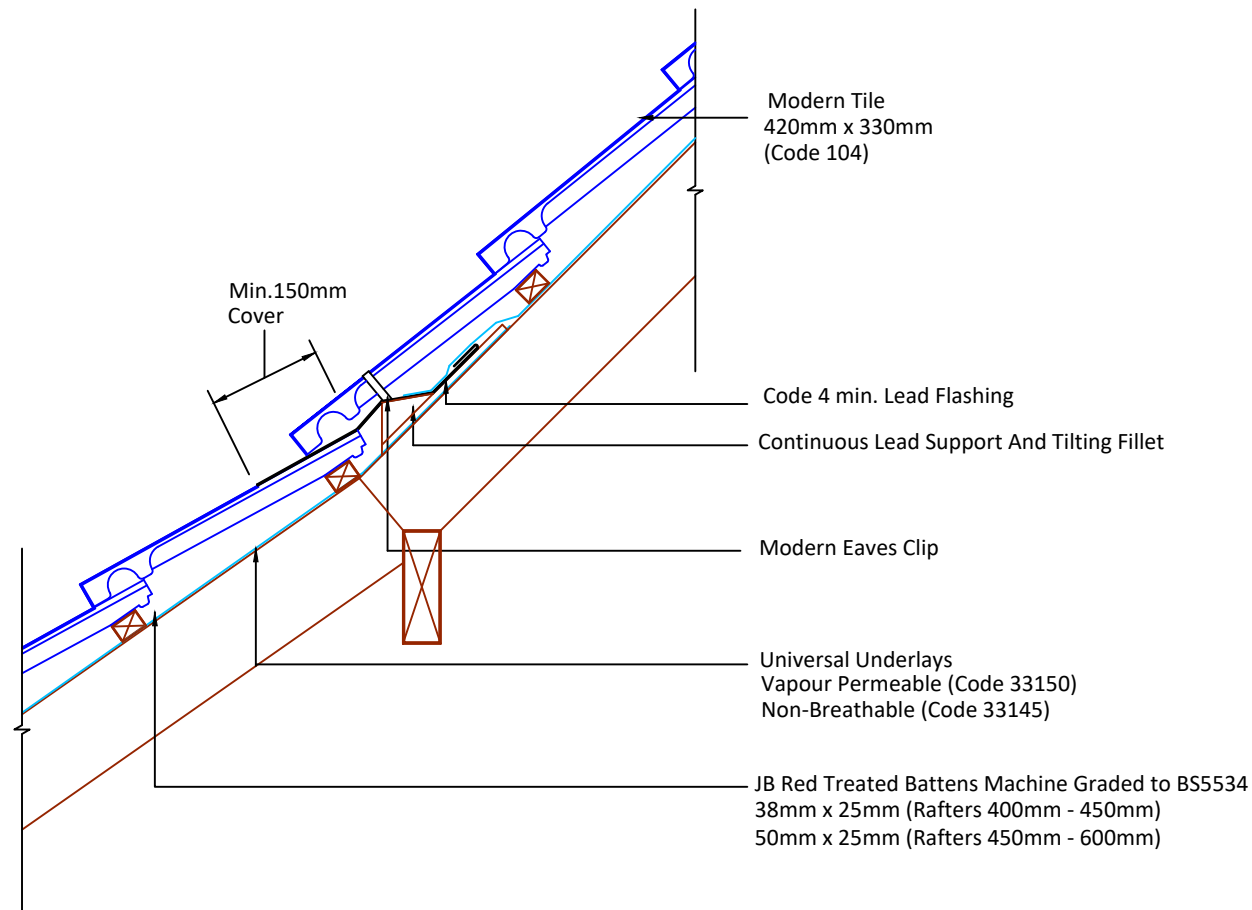

Feel free to talk to our experts at any time on  
01283 722588.

Associated products & fixings  
Modern Aluminium Nail Pack  
Code 30350 (500g)

Modern SoloFix Tile Clips  
Code 30440 (100 Pack)  
Code 30430 (500 Pack)

Modern Verge Clip & Nail Pack  
Code 30290 (50 Pack)

DRAWING NUMBER  
80510435

DRAWING REVISION  
A

DRAWING TITLE

Sprocket - Tiling Above Change of Pitch

SCALE

1:10

Modern