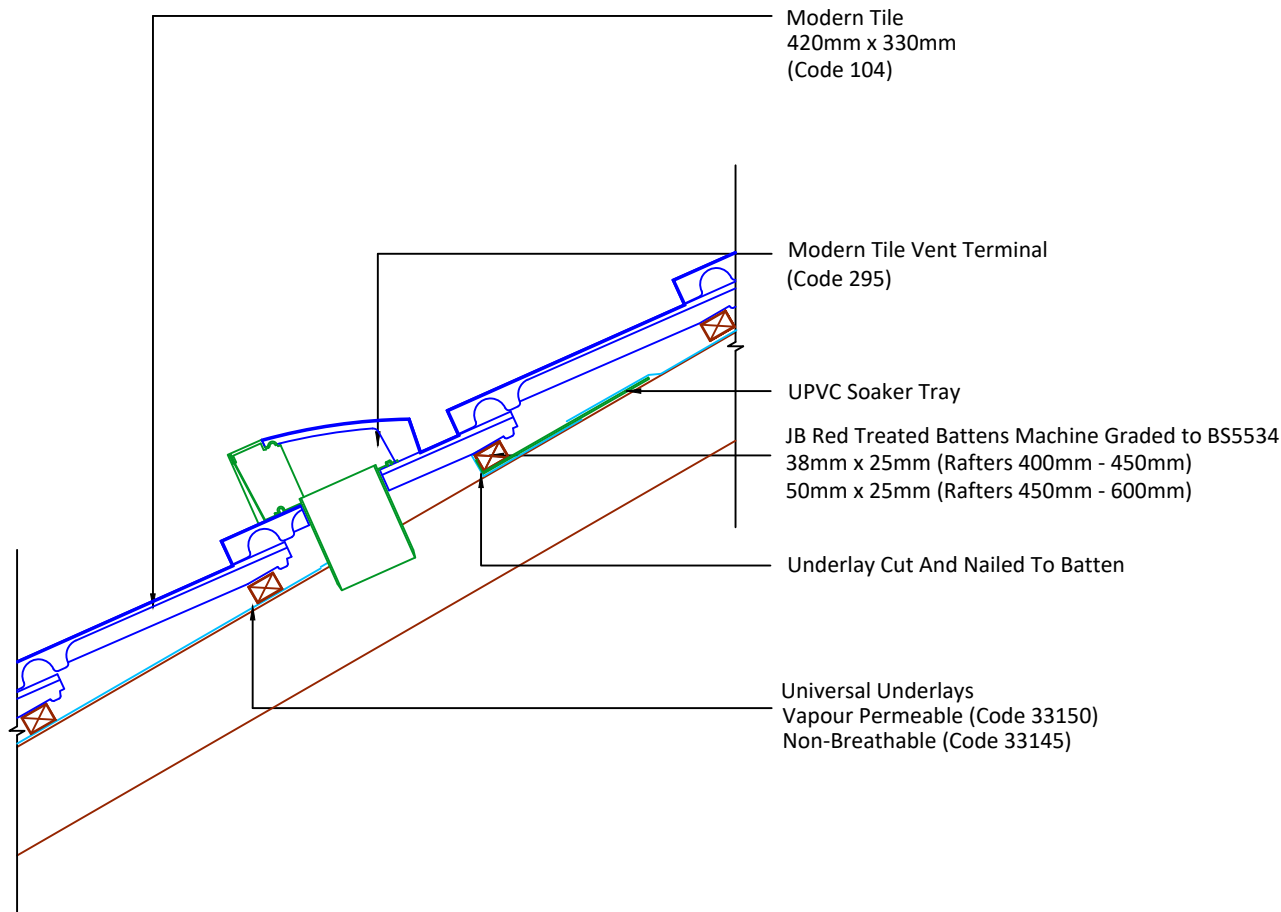

▲ Tilefix ▲ Specrite
▲ Estimator ▲ BIM

Visit marley.co.uk/technical-services
for a full suite of online tools to help with your
roof design, specification and fixing.

Feel free to talk to our experts at any time on
01283 722588.

Associated products & fixings
Modern Aluminium Nail Pack
Code 30350 (500g)

Modern SoloFix Tile Clips
Code 30440 (100 Pack)
Code 30430 (500 Pack)

DRAWING NUMBER
84110430

DRAWING REVISION
A

DRAWING TITLE

Roof Slope Ventilator Tile Vent

SCALE

1:10

Modern