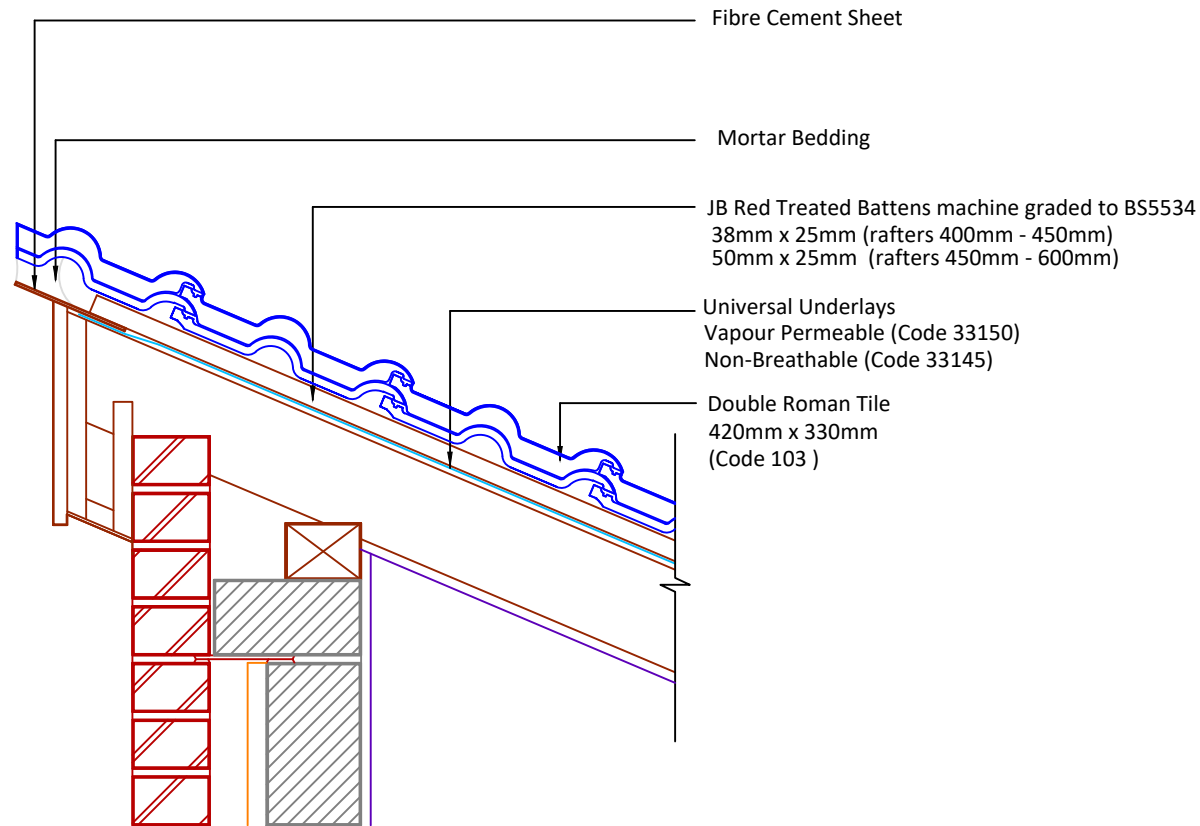

▲ Tilefix ▲ Specrite

▲ Estimator ▲ BIM

Visit marley.co.uk/technical-services for a full suite of online tools to help with your roof design, specification and fixing.

Feel free to talk to our experts at any time on 01283 722588.

Associated products & fixings

Double Roman Aluminium Nail Pack
Code 30351 (500g)

Double Roman SoloFix Tile Clips
Code 30443 (100 Pack)
Code 30433 (500 Pack)

Double Roman RH Verge
Clip & Nail Pack
Code 30289 (50 Pack)

Double Roman LH Verge
Clip & Nail Pack
Code 30290 (50 Pack)

DRAWING NUMBER
45310300

DRAWING REVISION
A

DRAWING TITLE

Mortar Bedded Raking Verge with Nailed Fibre Cement Undercloak - LH

SCALE

1:10

Double
Roman