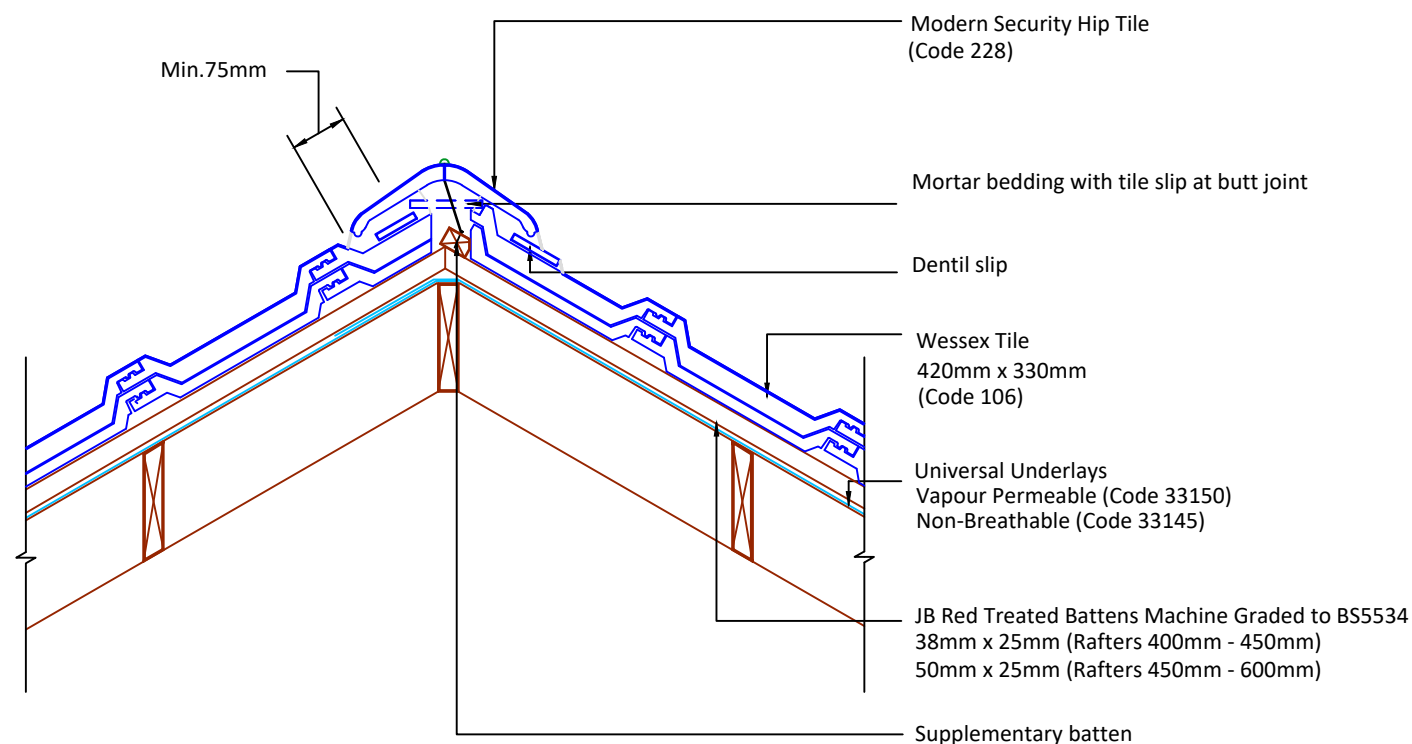

Tilefix Specrite

Estimator BIM

Visit marley.co.uk/technical-services for a full suite of online tools to help with your roof design, specification and fixing.

Feel free to talk to our experts at any time on 01283 722588.

Associated products & fixings

Wessex SoloFix Tile Clips
Code 30442 (100 Pack)
Code 30432 (500 Pack)

DRAWING NUMBER
56110600

DRAWING REVISION
A

DRAWING TITLE

Mortar Bedded Security Hip - Modern

SCALE

1:10