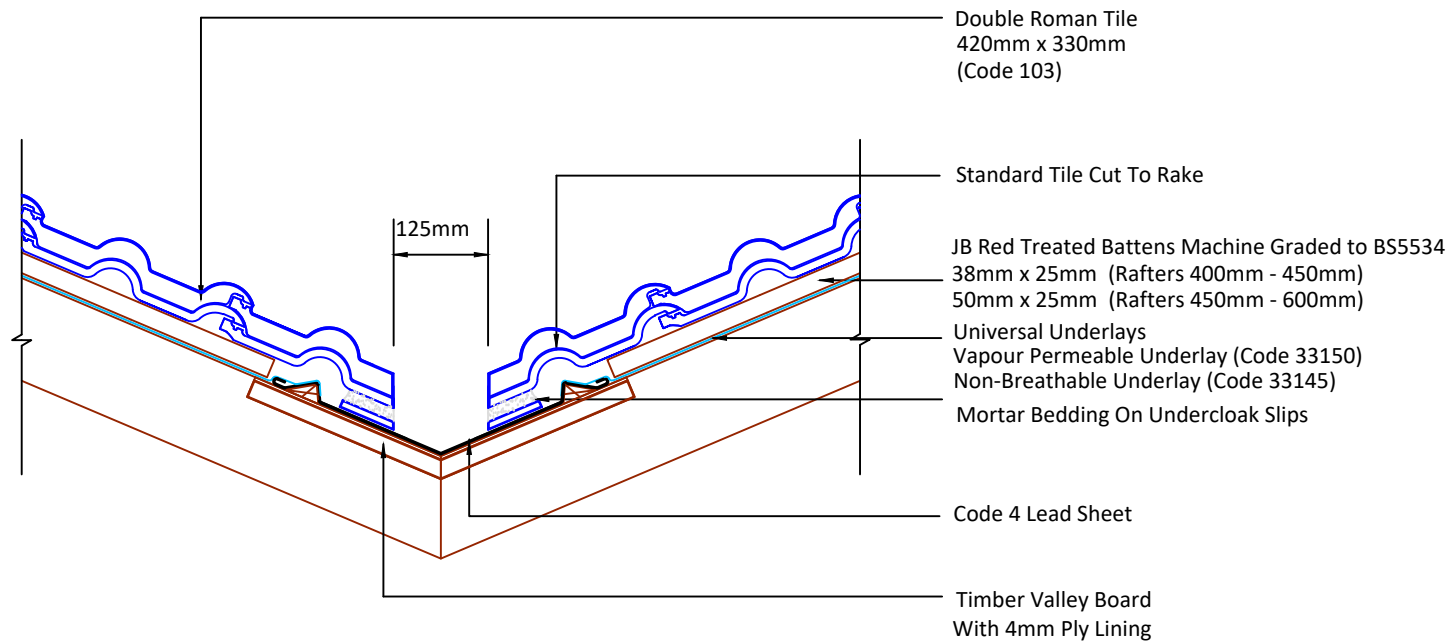

▲ Tilefix ▲ Specrite

▲ Estimator ▲ BIM

Visit marley.co.uk/technical-services for a full suite of online tools to help with your roof design, specification and fixing.

Feel free to talk to our experts at any time on 01283 722588.

Associated products & fixings

Double Roman Aluminium Nail Pack
Code 30351 (500g)

Double Roman SoloFix Tile Clips
Code 30443 (100 Pack)
Code 30433 (500 Pack)

DRAWING NUMBER

61510300

DRAWING REVISION

A

DRAWING TITLE

Lead Valley

SCALE

1:10

Double
Roman