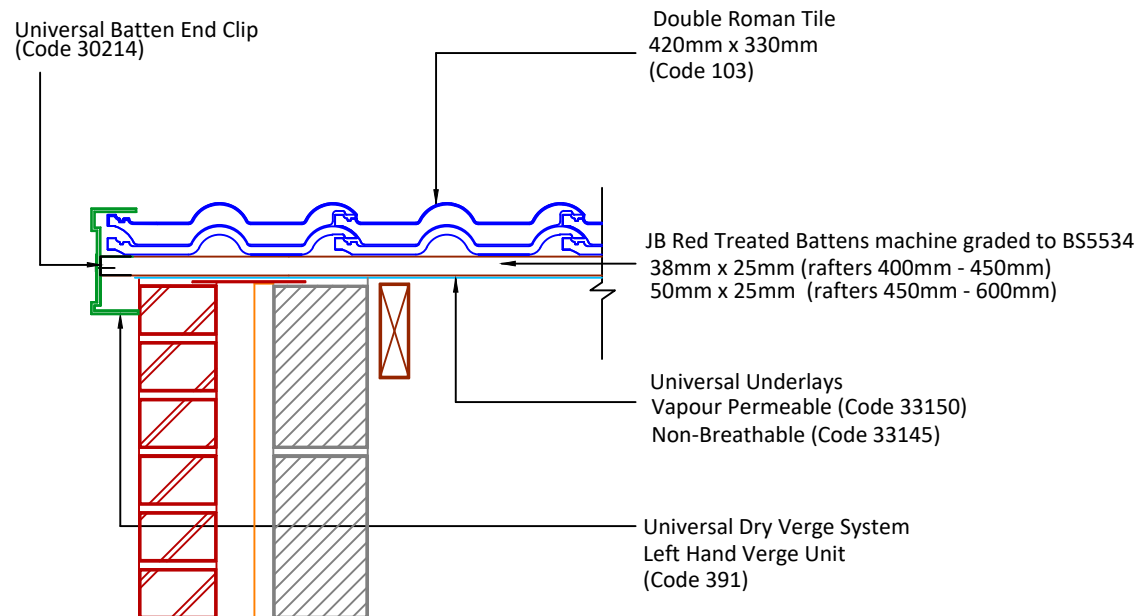

Associated products & fixings

Double Roman Aluminium Nail Pack
Code 30351 (500g)

Double Roman SoloFix Tile Clips
Code 30443 (100 Pack)
Code 30433 (500 Pack)

Double Roman RH Verge
Clip & Nail Pack
Code 30289 (50 Pack)

Double Roman LH Verge
Clip & Nail Pack
Code 30290 (50 Pack)

DRAWING NUMBER
41310300

DRAWING REVISION
B

DRAWING TITLE

Universal Dry Verge to Brickwork - LH

SCALE

1:10

Double Roman