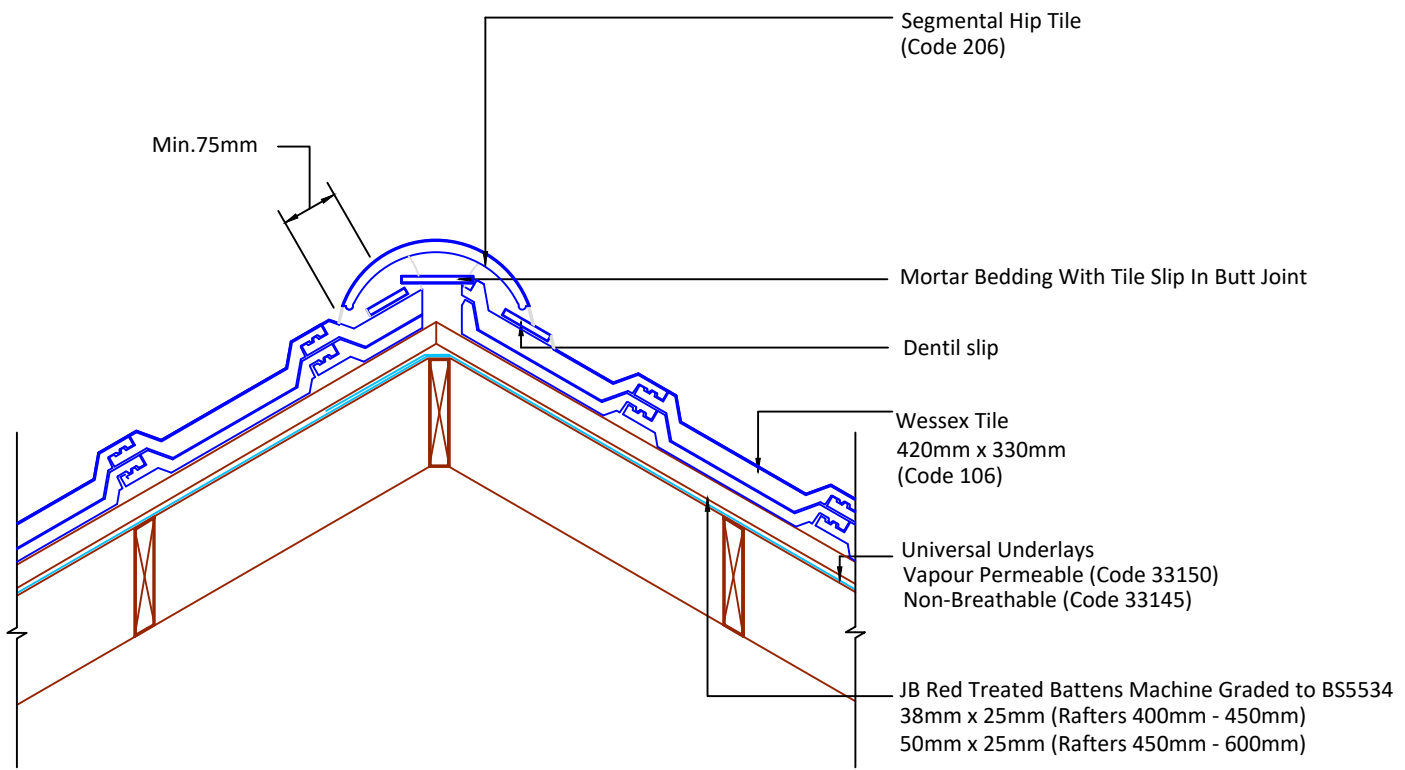

Visit marley.co.uk/technical-services for a full suite of online tools to help with your roof design, specification and fixing.

Feel free to talk to our experts at any time on 01283 722588.

Associated products & fixings
 Wessex SoloFix Tile Clips
 Code 30442 (100 Pack)
 Code 30432 (500 Pack)

DRAWING NUMBER	55010600
DRAWING REVISION	A

DRAWING TITLE	Mortar Bedded Hip - Segmental
---------------	-------------------------------

SCALE	1:10
-------	------

Wessex