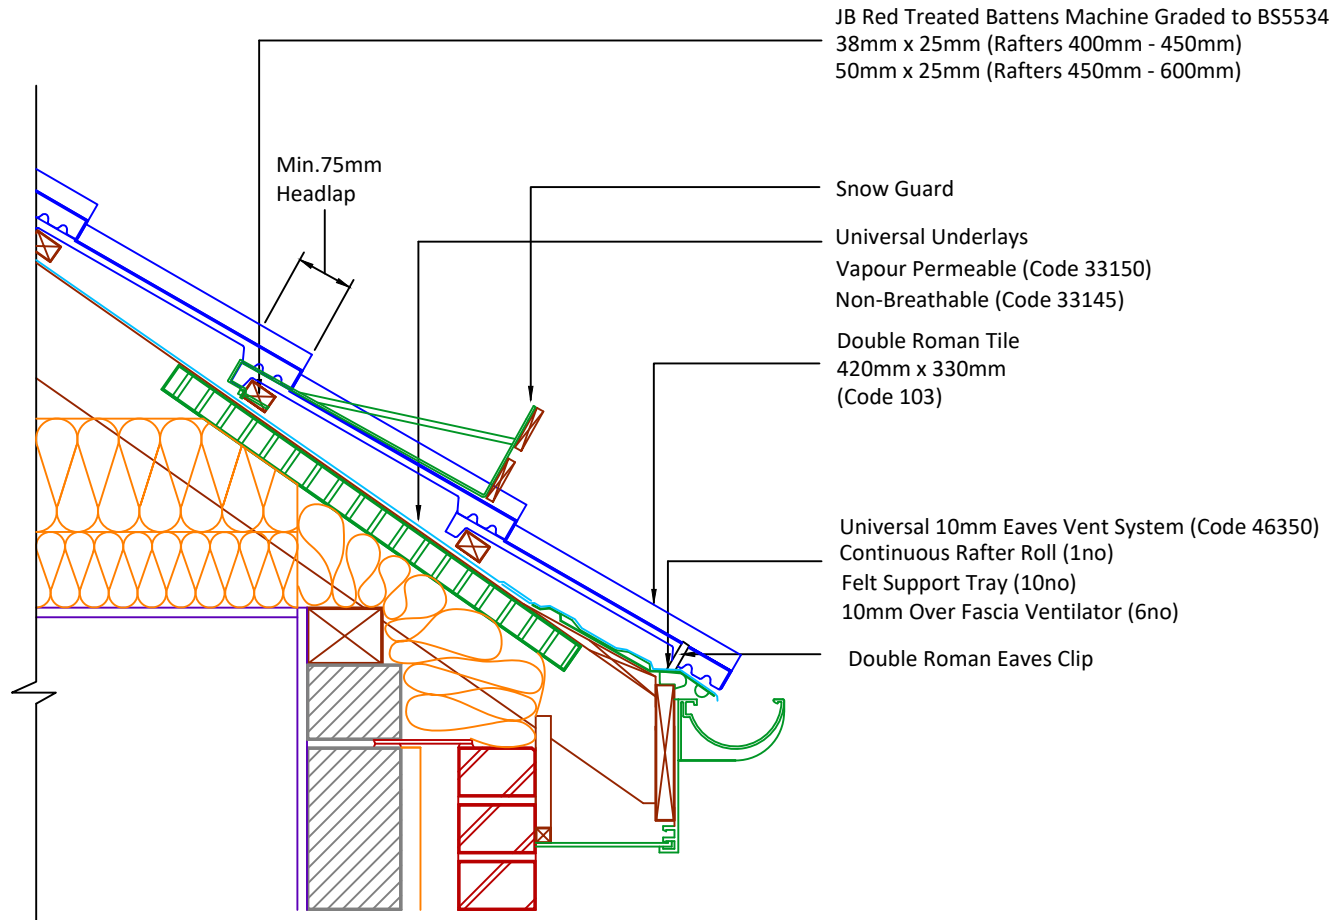

▲ Tilefix ▲ Specrite

▲ Estimator ▲ BIM

Visit [marley.co.uk/technical-services](http://marley.co.uk/technical-services) for a full suite of online tools to help with your roof design, specification and fixing.

Feel free to talk to our experts at any time on 01283 722588.

Associated products & fixings

Double Roman Aluminium Nail Pack  
Code 30351 (500g)

Double Roman SoloFix Tile Clips  
Code 30443 (100 Pack)  
Code 30433 (500 Pack)

DRAWING NUMBER

87010335

DRAWING REVISION

A

DRAWING TITLE

Snow Guards

SCALE

1:10

Double Roman