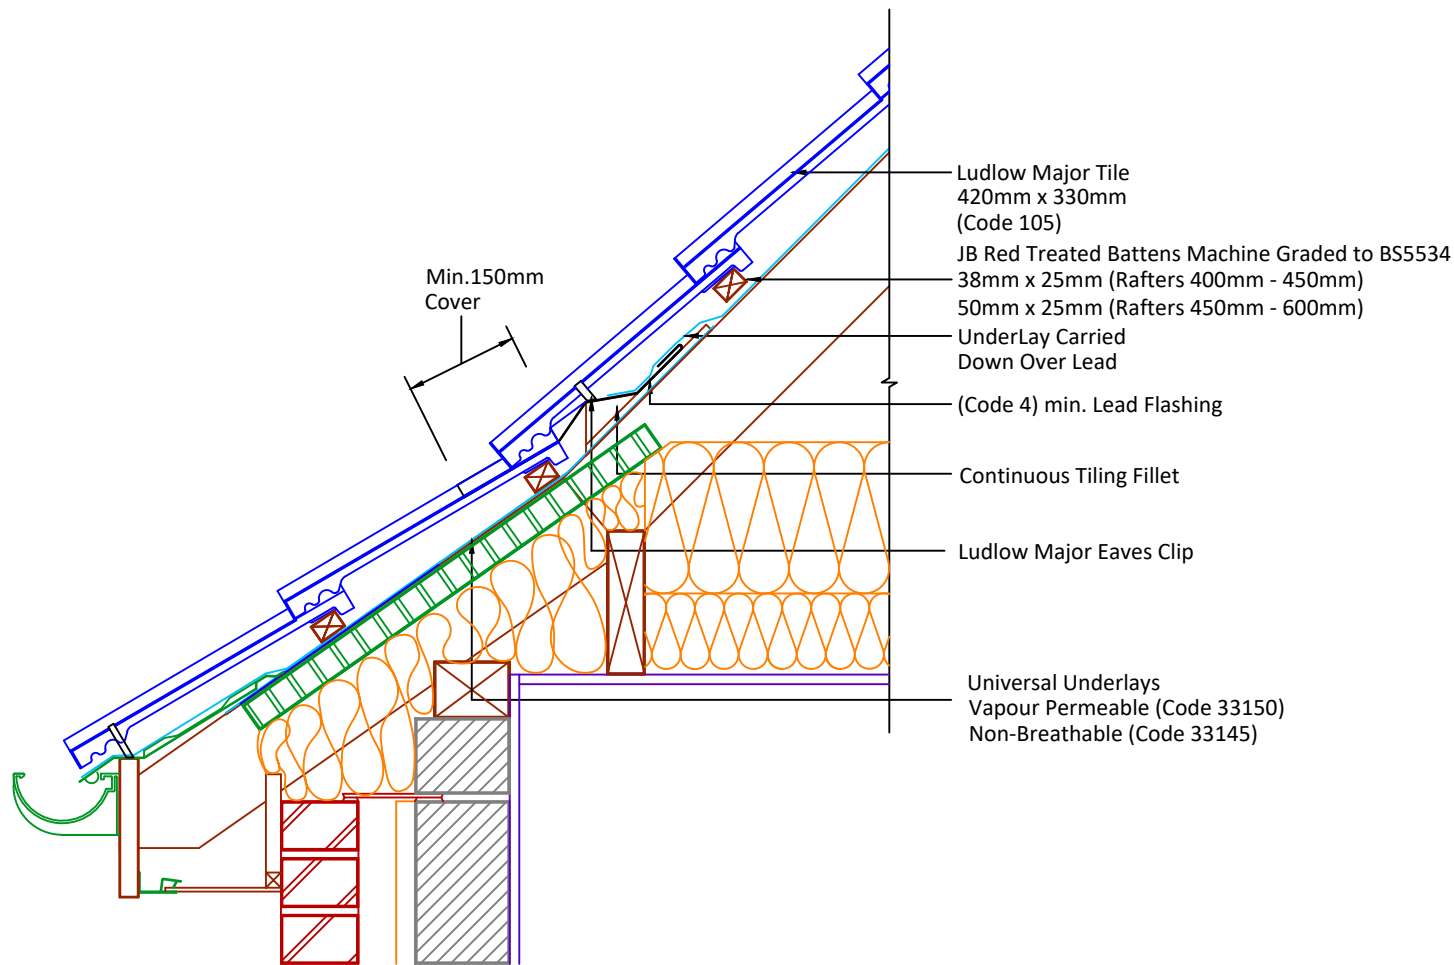

Ludlow Major RH Verge Clip &  
Nail Pack  
Code 30287 (50 Pack)

Ludlow Major LH Verge Clip &  
Nail Pack  
Code 30287 (50 Pack)

DRAWING NUMBER  
80610535

DRAWING REVISION  
A

DRAWING TITLE

Sprocket - Tiling Below Change of Pitch

SCALE

1:10

Ludlow  
Major