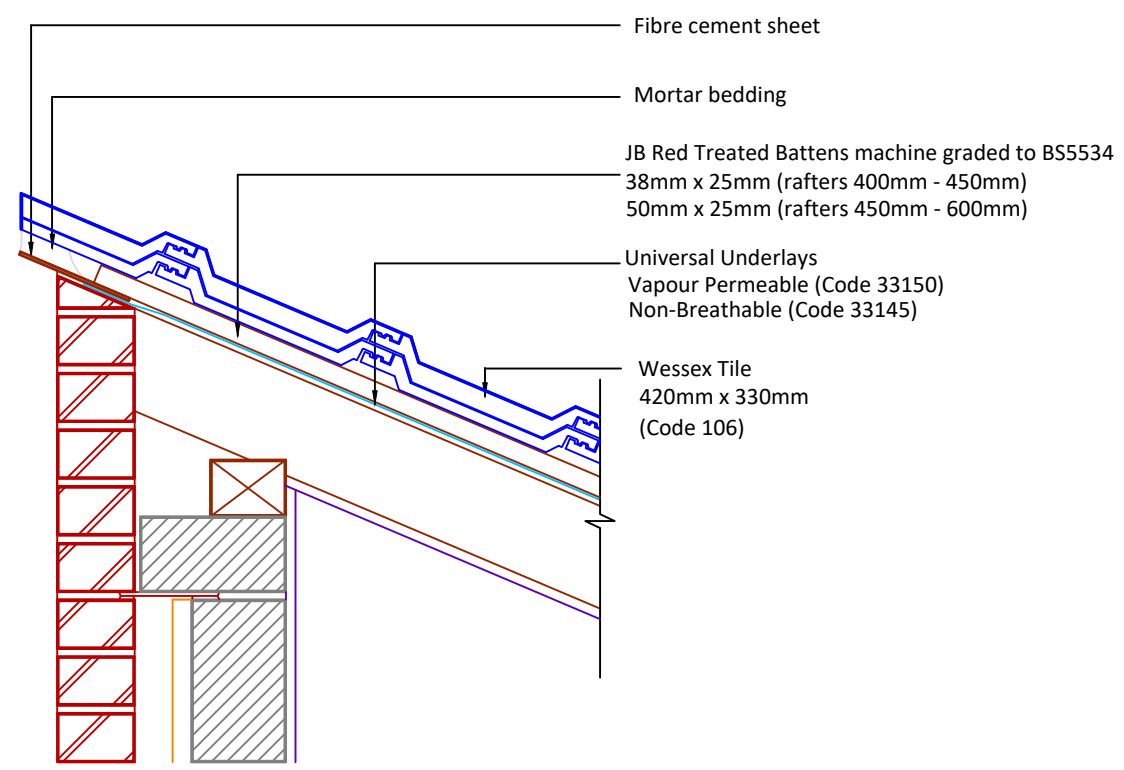

- ▲ Tilefix
- ▲ Specrite
- ▲ Estimator
- ▲ BIM

Visit marley.co.uk/technical-services for a full suite of online tools to help with your roof design, specification and fixing.

Feel free to talk to our experts at any time on 01283 722588.

- Associated products & fixings
- Wessex SoloFix Tile Clips
Code 30442 (100 Pack)
Code 30432 (500 Pack)

- Wessex Verge Clip & Nail Pack
Code 30286 (50 Pack)

DRAWING NUMBER
44310600

DRAWING REVISION
A

DRAWING TITLE
Mortar Bedded Raking Verge with Bedded Fibre Cement Undercloak - LH

SCALE
1:10

Wessex

330mm
41.3mm