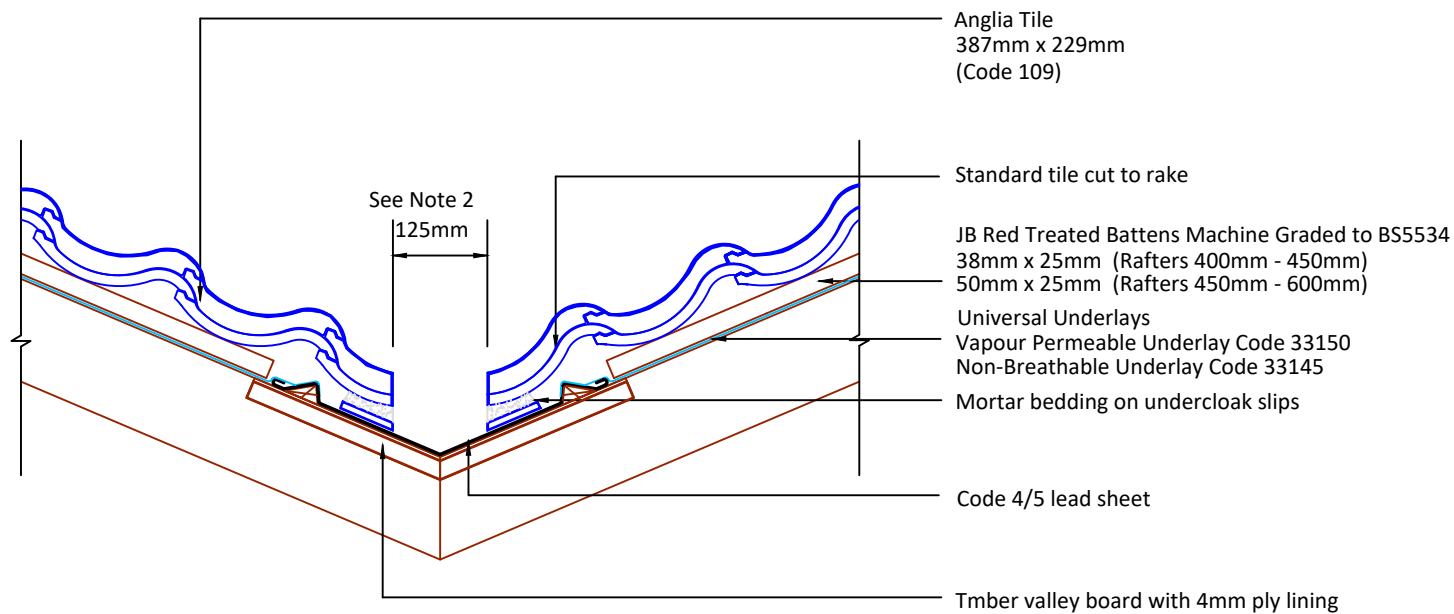

▲ Tilefix

▲ Specrite

▲ Estimator

▲ BIM

Visit marley.co.uk/technical-services for a full suite of online tools to help with your roof design, specification and fixing.

Feel free to talk to our experts at any time on 01283 722588.

Associated products & fixings

Anglia Aluminium Nail Pack
Code 30349 (500g)

Anglia SoloFix Tile Clips
Code 30444 (100 Pack)
Code 30434 (500 Pack)

DRAWING NUMBER

61518600

DRAWING REVISION

A

DRAWING TITLE

Lead Valley

SCALE

1:10

Anglia