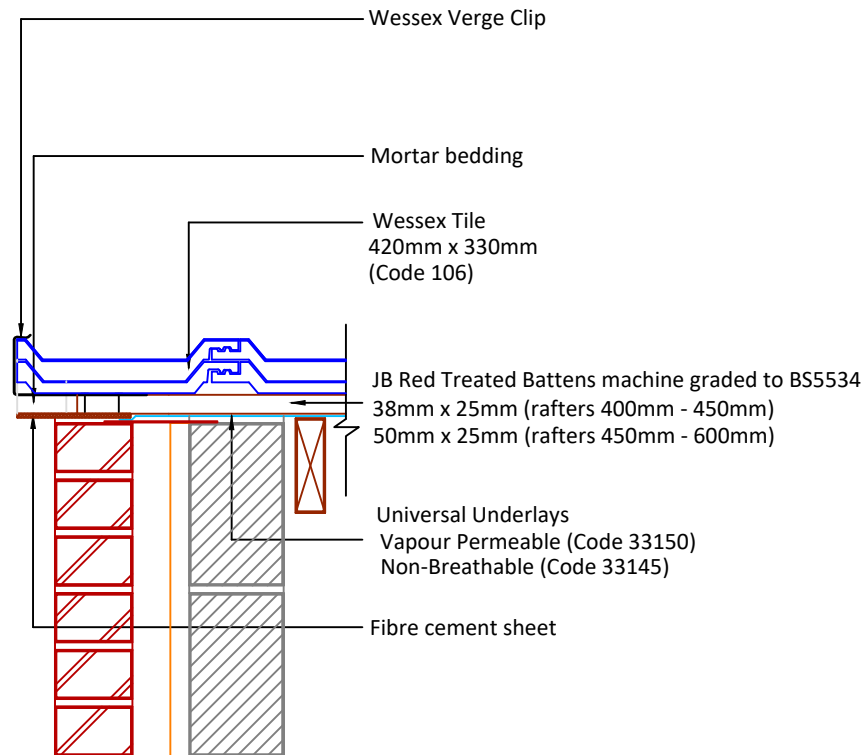

Tilefix Specrite
Estimator BIM

Visit marley.co.uk/technical-services for a full suite of online tools to help with your roof design, specification and fixing.

Feel free to talk to our experts at any time on 01283 722588.

Associated products & fixings

Wessex SoloFix Tile Clips
Code 30442 (100 Pack)
Code 30432 (500 Pack)

Wessex Verge Clip & Nail Pack
Code 30286 (50 Pack)

DRAWING NUMBER
44510600

DRAWING REVISION
A

DRAWING TITLE

Mortar Bedded Verge with Bedded Fibre Cement Undercloak - LH

SCALE

1:10

Wessex