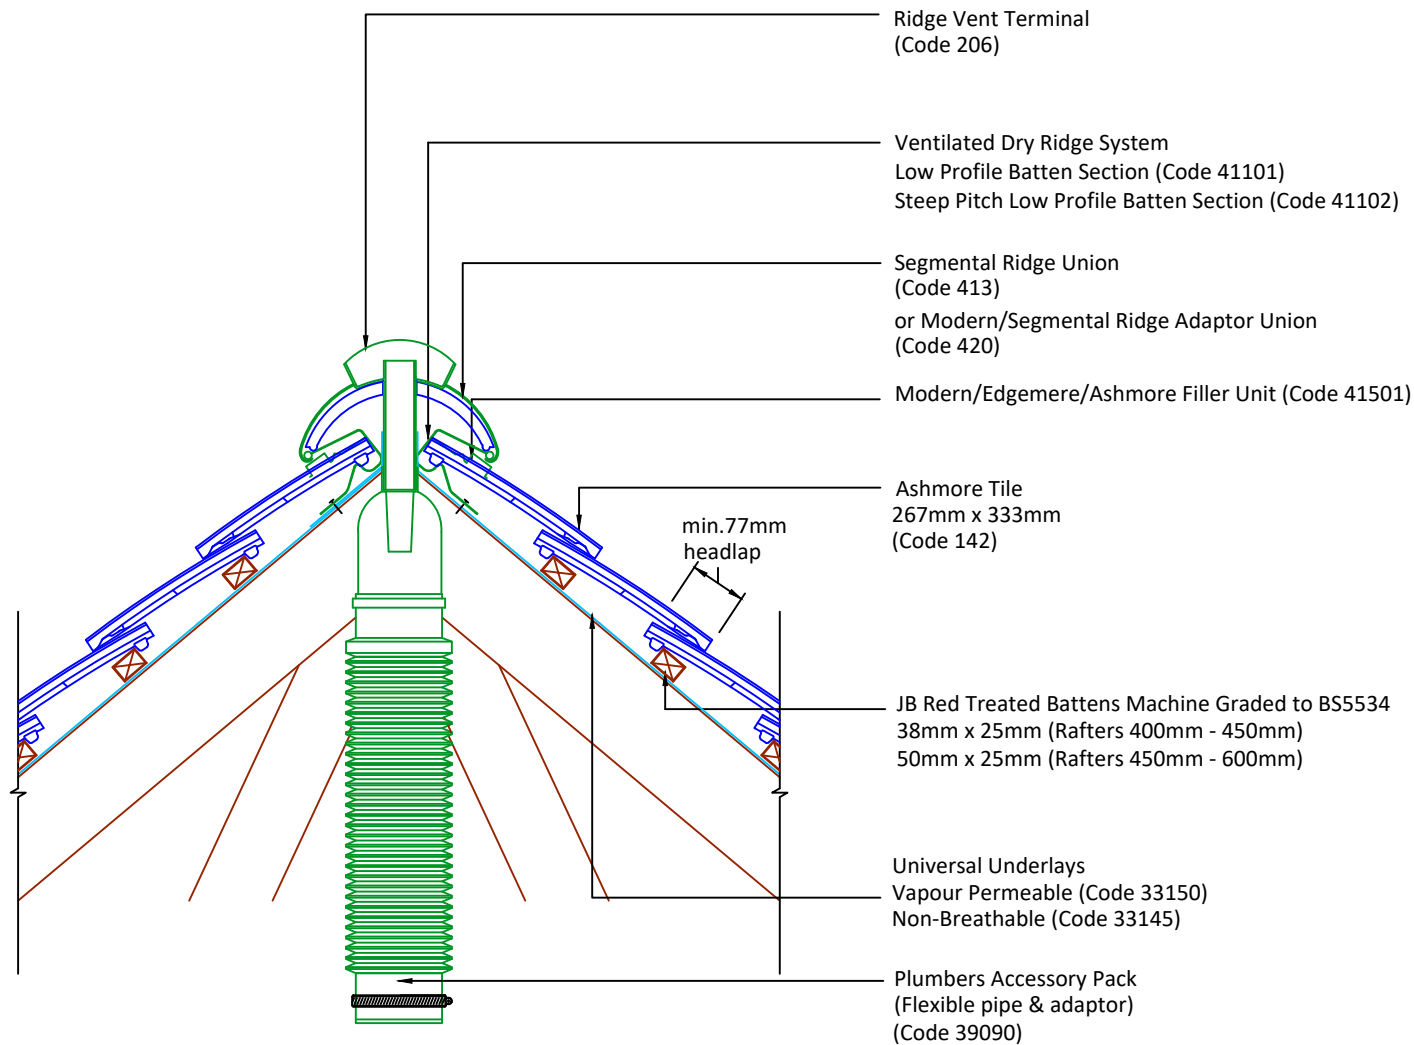

Tilefix Specrite

Estimator BIM

Visit marley.co.uk/technical-services for a full suite of online tools to help with your roof design, specification and fixing.

Feel free to talk to our experts at any time on 01283 722588.

Associated products & fixings

Ashmore Aluminium Nail Pack
Code 30398 (500g)

Ashmore Stainless Steel Tile Clip
Code 30130 (100 Pack)

*Cover Batten Section slots with Blanking Tape (Code 33001) for a distance of at least 600mm either side of the vent.

DRAWING NUMBER
85514240

DRAWING REVISION
A

DRAWING TITLE

Ridge Terminals Extract Ventilation - Dry Fix

SCALE

1:10

Ashmore