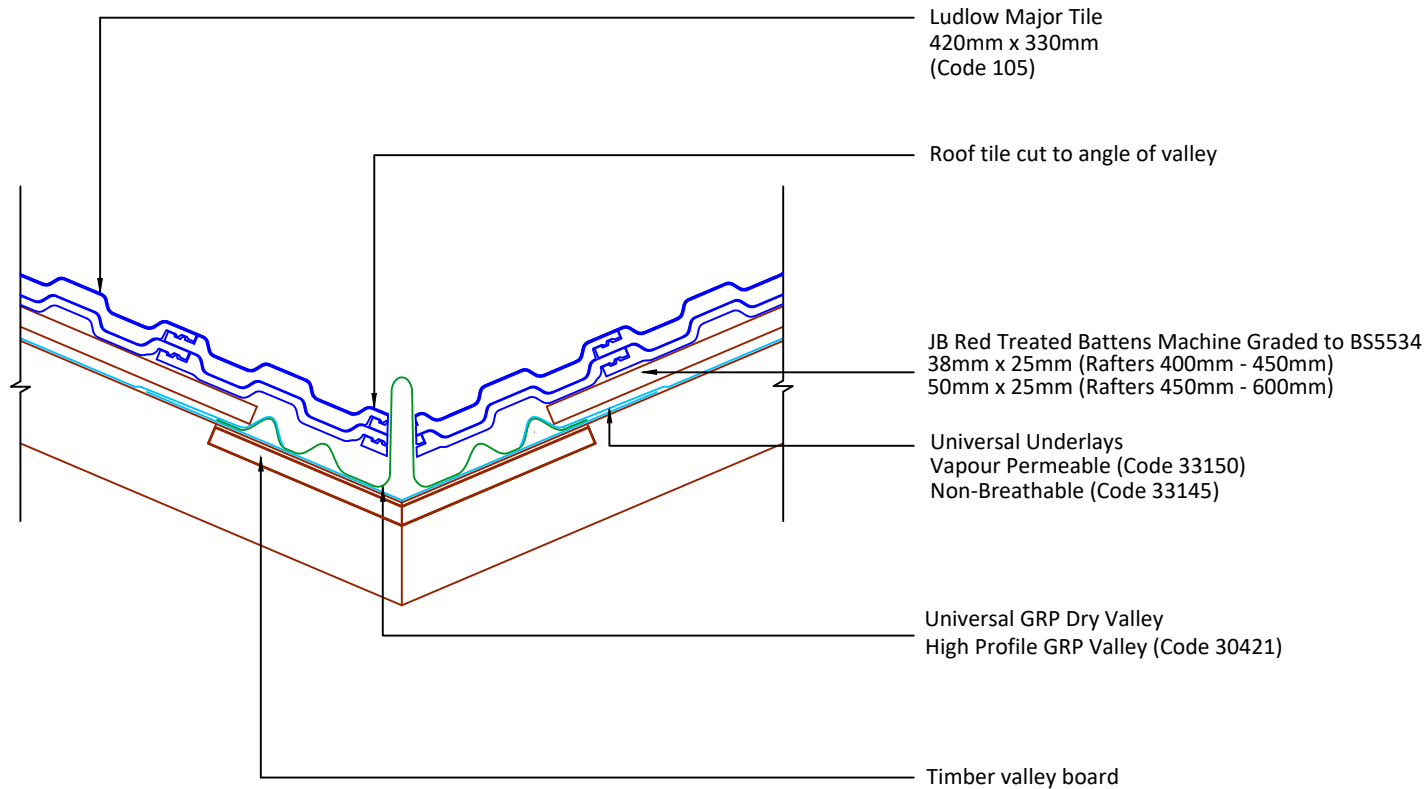

▲ Tilefix ▲ Specrite
▲ Estimator ▲ BIM

Visit marley.co.uk/technical-services
for a full suite of online tools to help with your
roof design, specification and fixing.

Feel free to talk to our experts at any time on
01283 722588.

Associated products & fixings

Ludlow Major Aluminium Nail
Pack
Code 30371 (500g)

Ludlow Major SoloFix Tile Clips
Code 30440 (100 Pack)
Code 30430 (500 Pack)

Tile Head Clips
Code 43604 (20 Pack)

Tile Tail Clips
Code 43602 (20 Pack)

DRAWING NUMBER
60610500

DRAWING REVISION
B

DRAWING TITLE

GRP Dry Valley High Profile

SCALE

1:10

Ludlow
Major