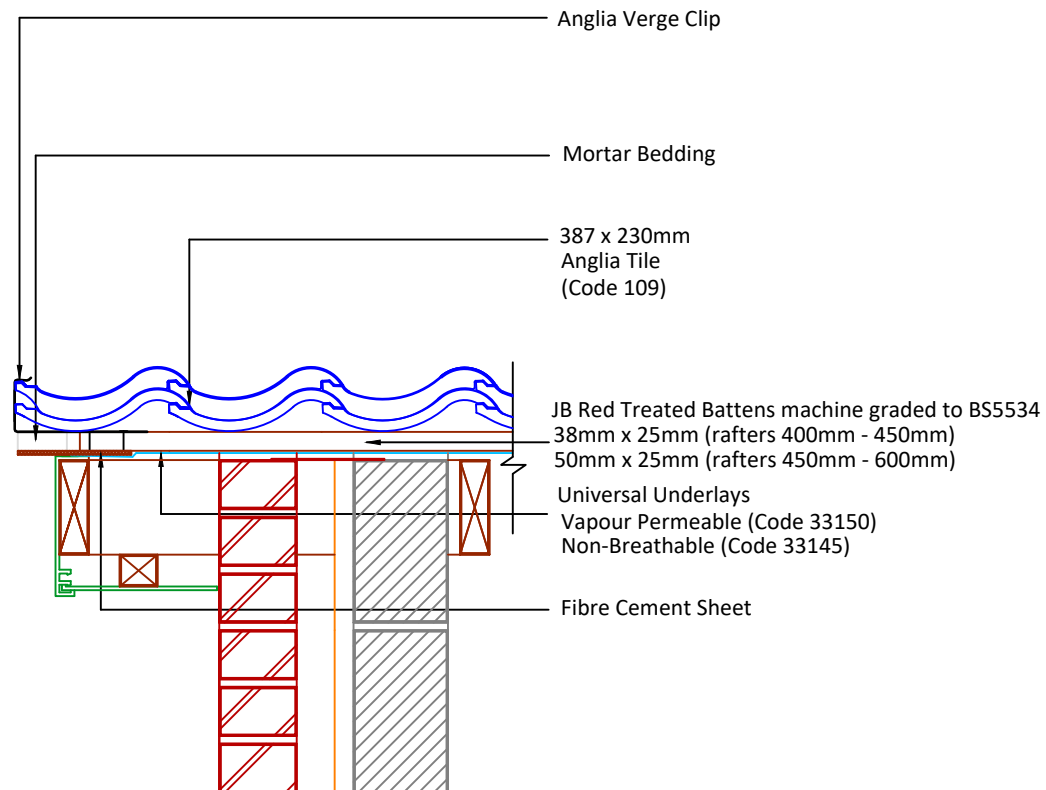

Anglia LH Verge Clip & Nail Pack  
Code 30286 (50 Pack)

DRAWING NUMBER  
45518600

DRAWING REVISION  
A

DRAWING TITLE

Mortar Bedded Verge with Nailed Fibre Cement Undercloak LH

SCALE

1:10

Anglia