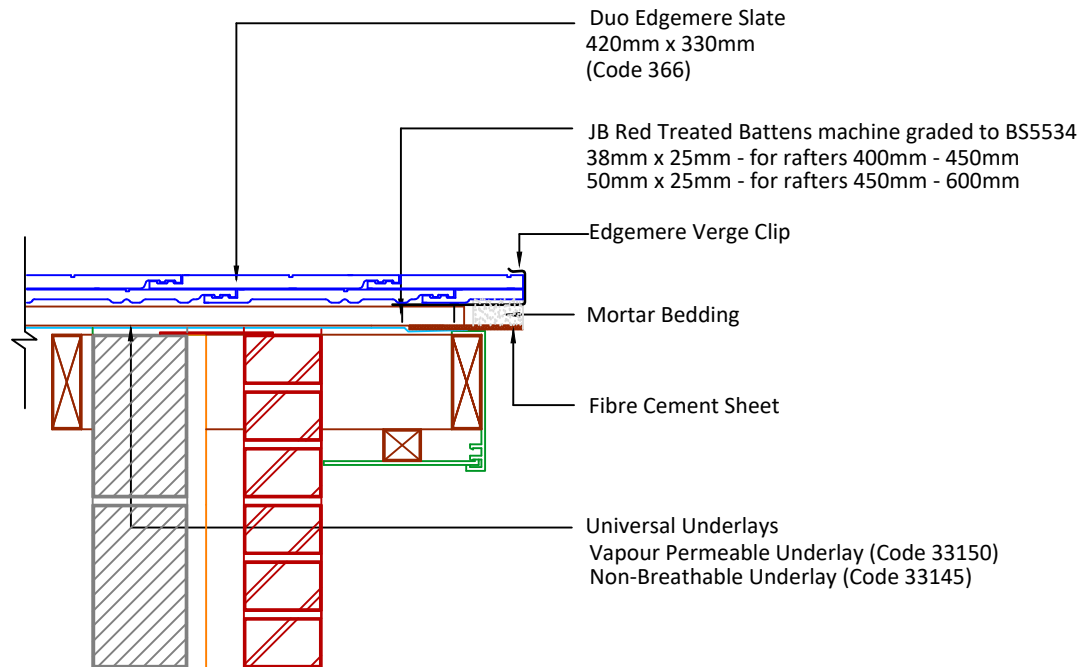

Tilefix Specrite
Estimator BIM

Visit marley.co.uk/technical-services for a full suite of online tools to help with your roof design, specification and fixing.

Feel free to talk to our experts at any time on 01283 722588.

Associated products & fixings

Duo Edgemere Aluminium Nail Pack
Code 30398 (500g Pack)

Duo Edgemere SoloFix Tile Clips
Code 30441 (100 Pack)
Code 30431 (500 Pack)

Duo Edgemere RH Verge Clip & Nail Pack
Code 30263 (50 Pack)

Duo Edgemere LH Verge Clip & Nail Pack
Code 30263 (50 Pack)

DRAWING NUMBER
45636600

DRAWING REVISION
A

DRAWING TITLE

Mortar Bedded Verge with Nailed Fibre Cement Undercloak RH

SCALE

1:10

Duo-Edgemere