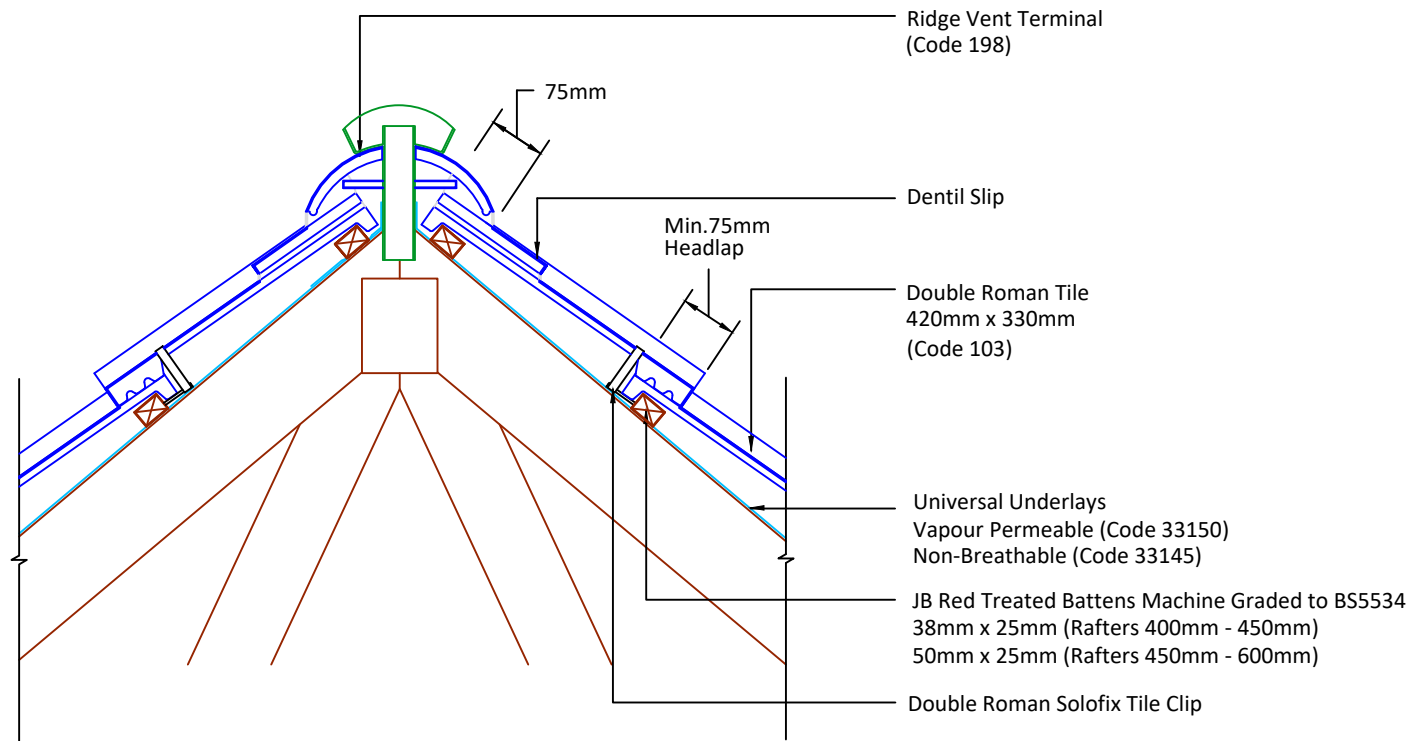

Associated products & fixings  
Double Roman Aluminium Nail Pack  
Code 30351 (500g)

Double Roman SoloFix Tile Clips  
Code 30443 (100 Pack)  
Code 30433 (500 Pack)

DRAWING NUMBER  
86010340

DRAWING REVISION  
A

DRAWING TITLE

Cold Roof Ventilation - Mortar Bedded

SCALE

1:10

Double Roman