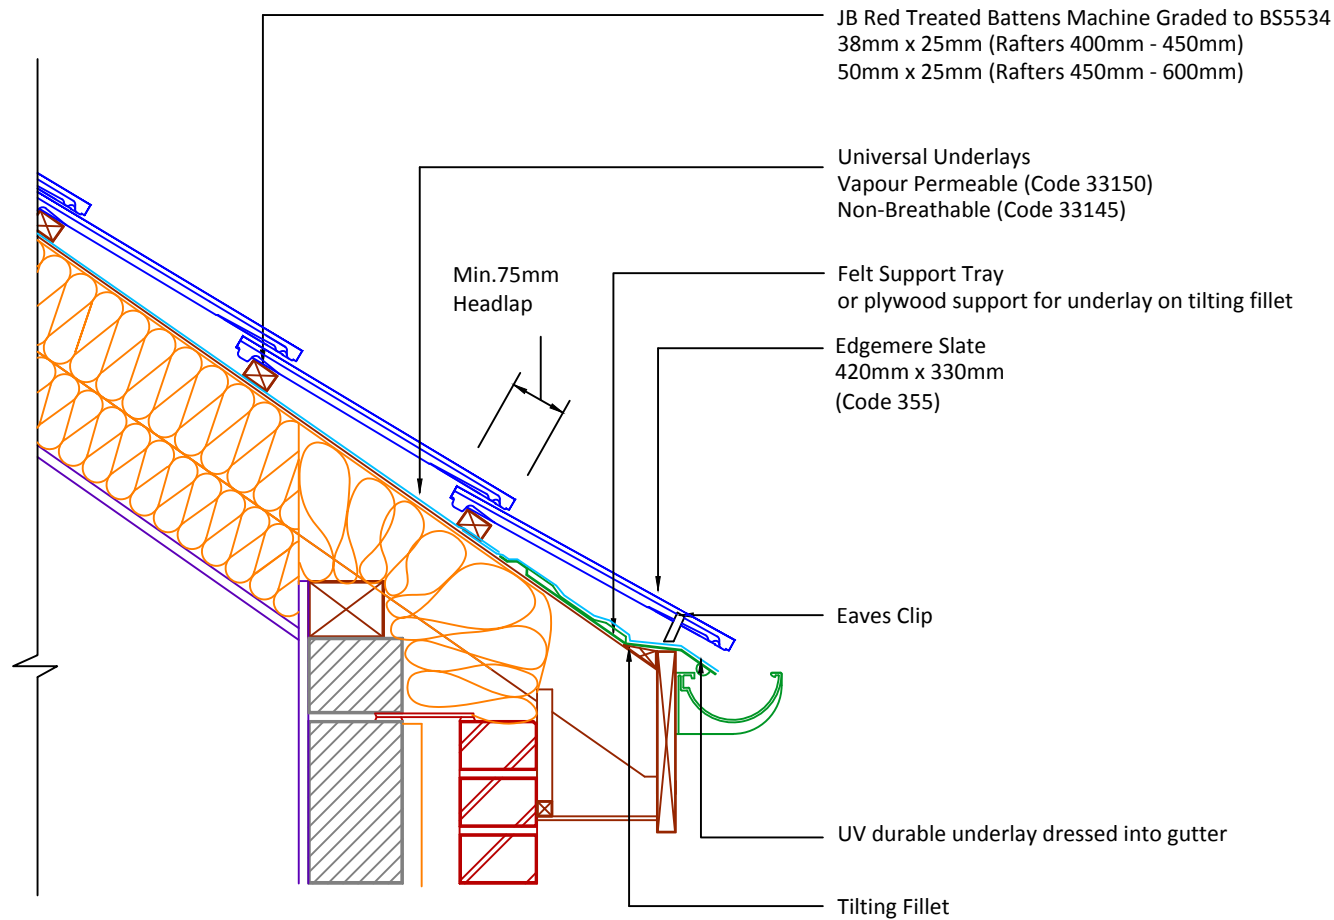

▲ Tilefix    ▲ Specrite  
▲ Estimator    ▲ BIM

Visit [marley.co.uk/technical-services](http://marley.co.uk/technical-services)  
for a full suite of online tools to help with your  
roof design, specification and fixing.

Feel free to talk to our experts at any time on  
01283 722588.

Associated products & fixings  
Edgemere Aluminium Nail Pack  
Code 30398 (500g)

Edgemere SoloFix Tile Clips  
Code 30441 (100 Pack)  
Code 30431 (500 Pack)

Edgemere Eave Clip & Nail  
Packs  
Code 30297 (100 No)

Continuous Rafter Roll (2x6  
metre)  
(Available for purchase  
separately)  
Code 46323

DRAWING NUMBER  
36635535

DRAWING REVISION  
A

DRAWING TITLE

Unventilated Eaves - Warm Roof

SCALE

1:10

Edgemere