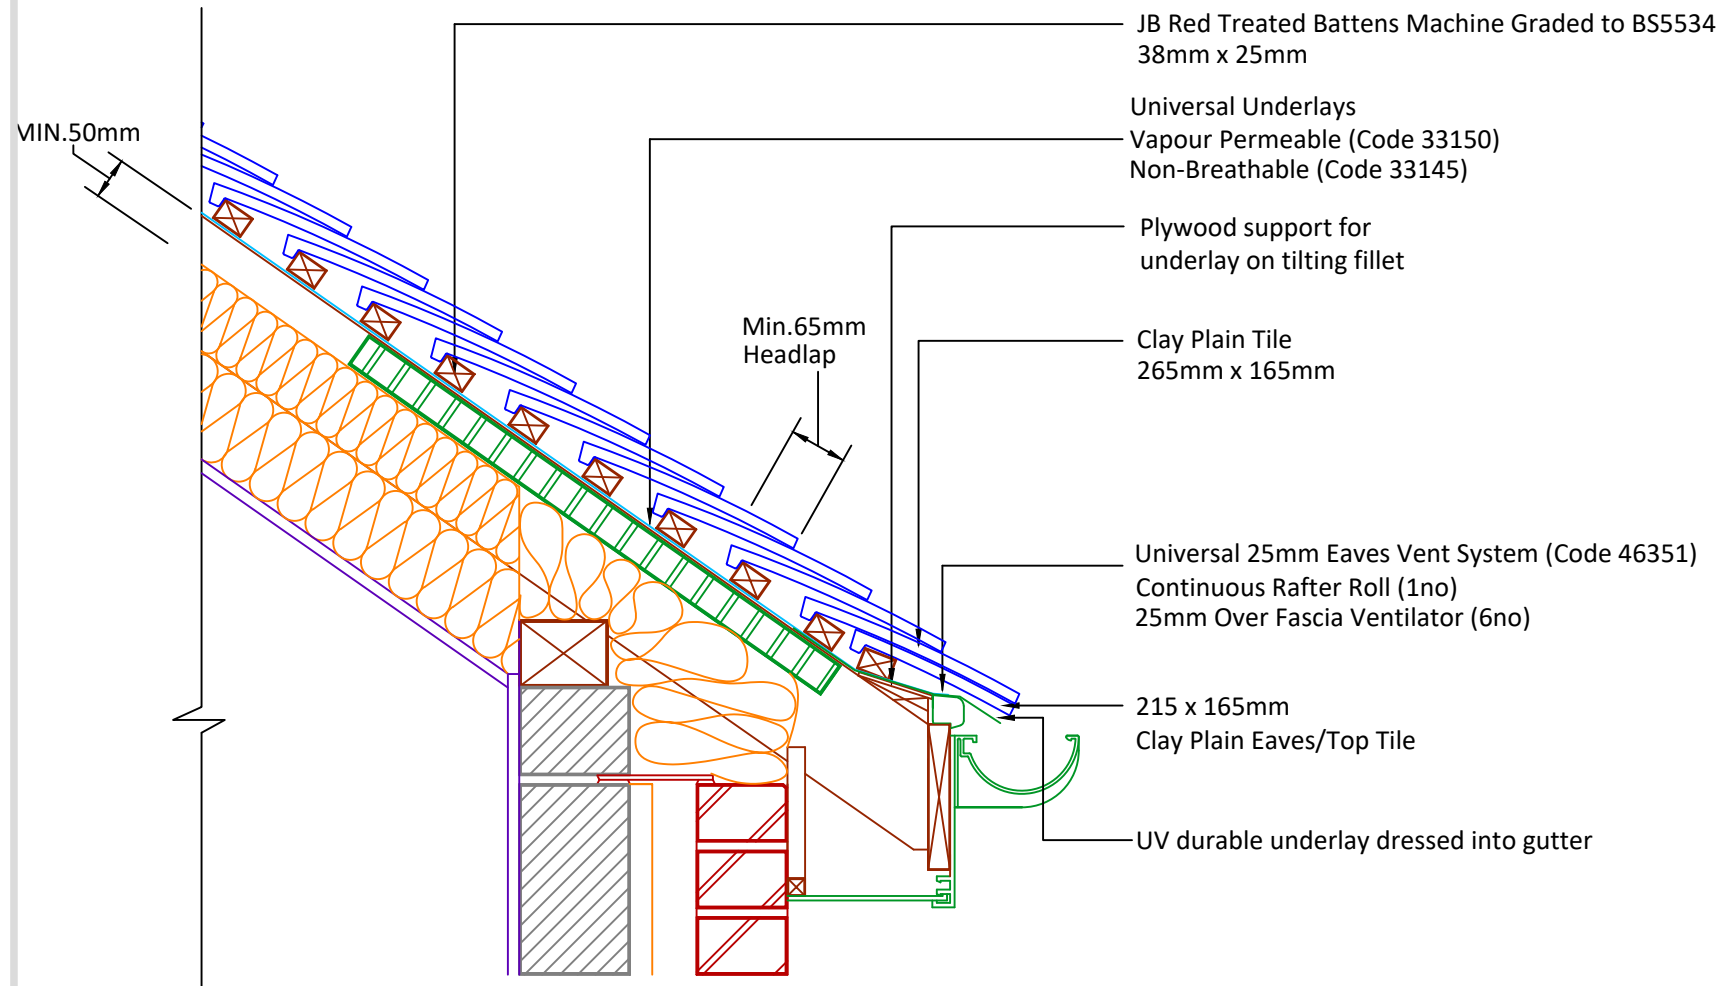

▲ Tilefix ▲ Specrite
▲ Estimator ▲ BIM

Visit marley.co.uk/technical-services for a full suite of online tools to help with your roof design, specification and fixing.

Feel free to talk to our experts at any time on 01283 722588.

Associated products & fixings

Plain Aluminium Nail Pack
Code 30348 (500g)

Continuous Rafter Roll (2x6 metre)
(Available for purchase separately)
Code 46323

DRAWING NUMBER
352CPT35

DRAWING REVISION
B

DRAWING TITLE
Fascia Ventilated Eaves 25mm - Warm Roof

SCALE
1:10

Clay Plain

165mm
265mm