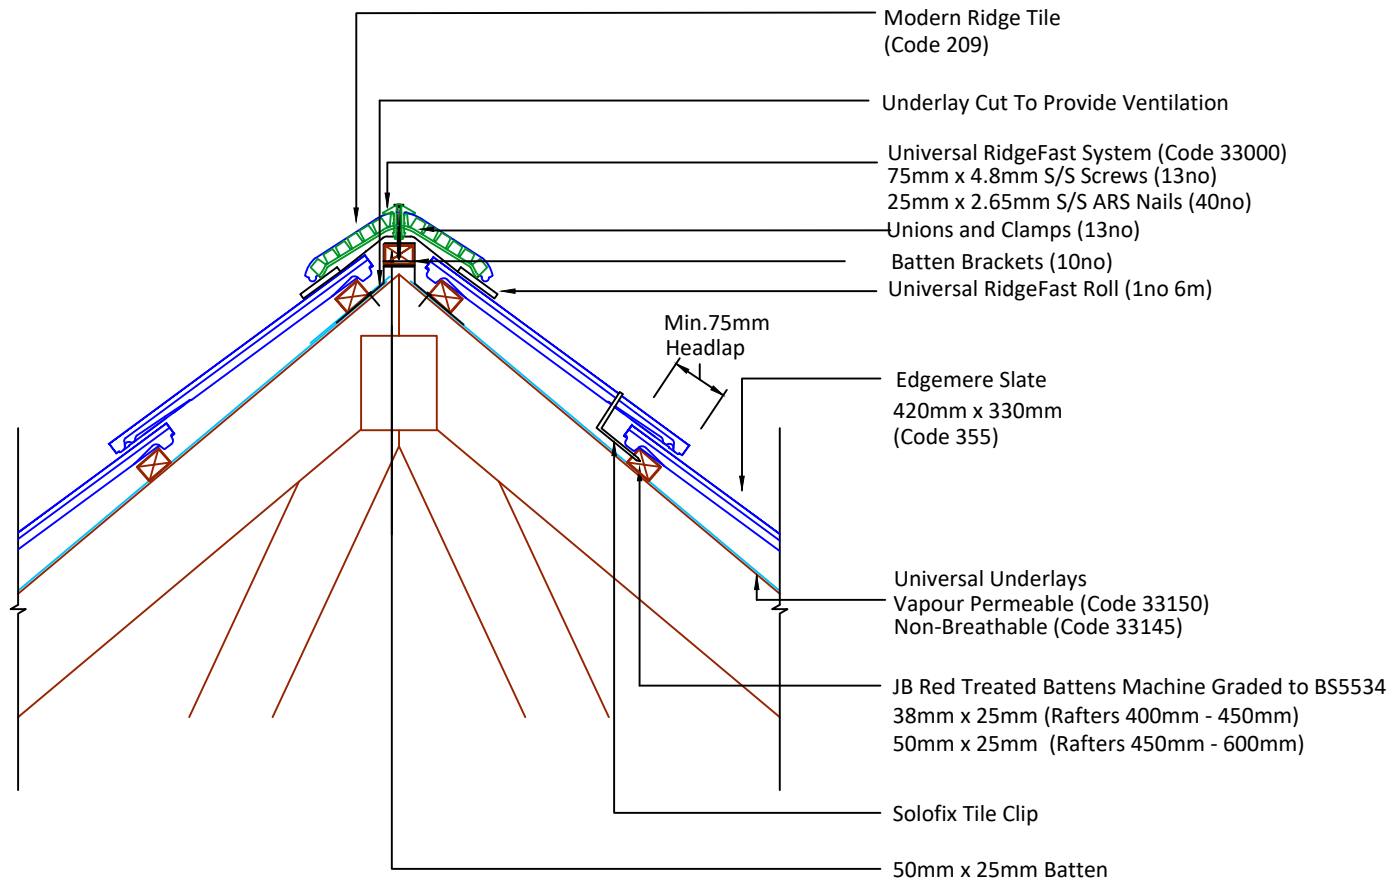

Associated products & fixings

Edgemere Aluminium Nail Pack  
Code 30398 (500g)

Edgemere SoloFix Tile Clips  
Code 30441 (100 Pack)  
Code 30431 (500 Pack)

DRAWING NUMBER  
**79135540**

DRAWING REVISION  
**B**

DRAWING TITLE

**RidgeFast Dry Ventilated Ridge - Modern**

SCALE

**1:10**

**Edgemere**