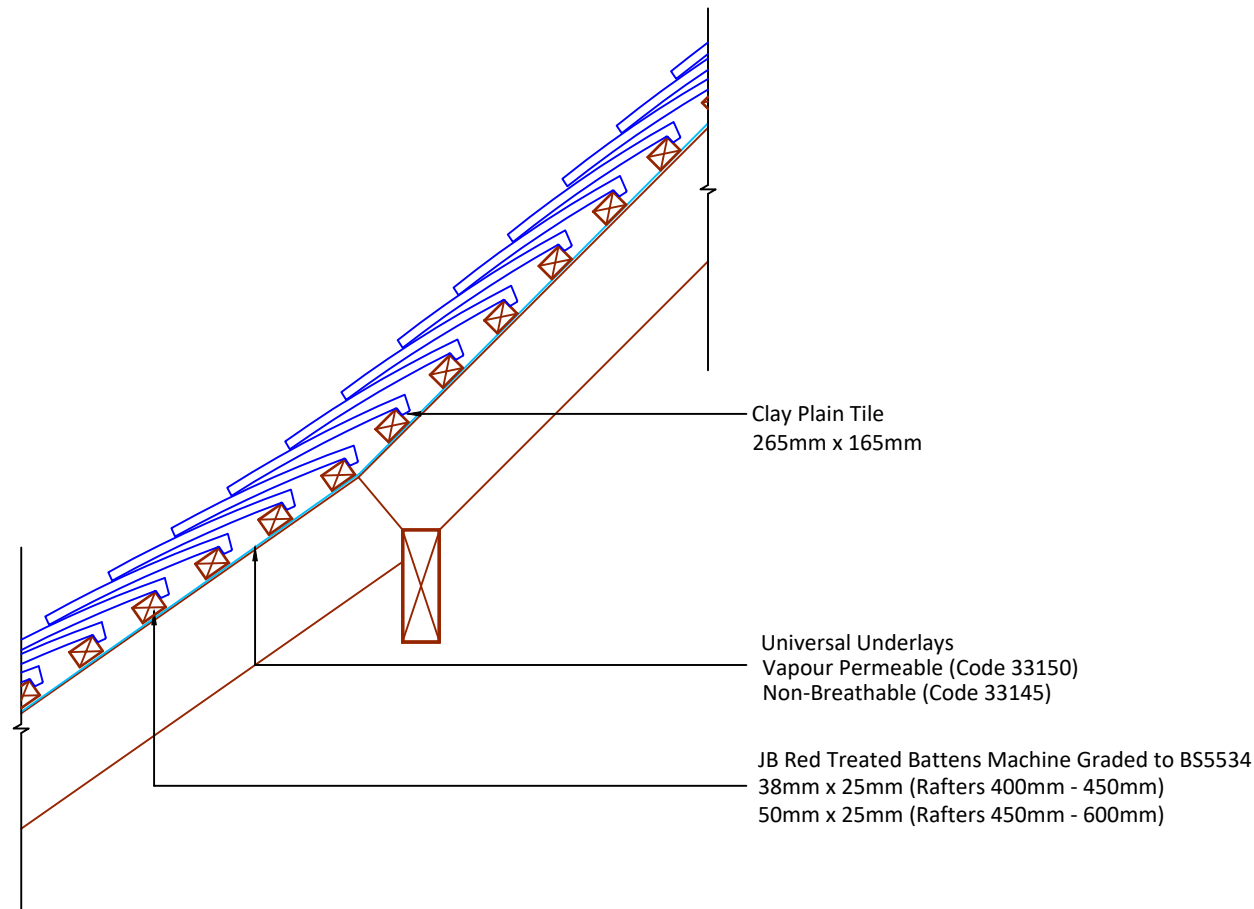

Associated products & fixings

Plain Aluminium Nail Pack
Code 30348 (500g)

DRAWING NUMBER
805CPT35

DRAWING REVISION
A

DRAWING TITLE

Sprocket - Tiling Above Change of Pitch

SCALE

1:10