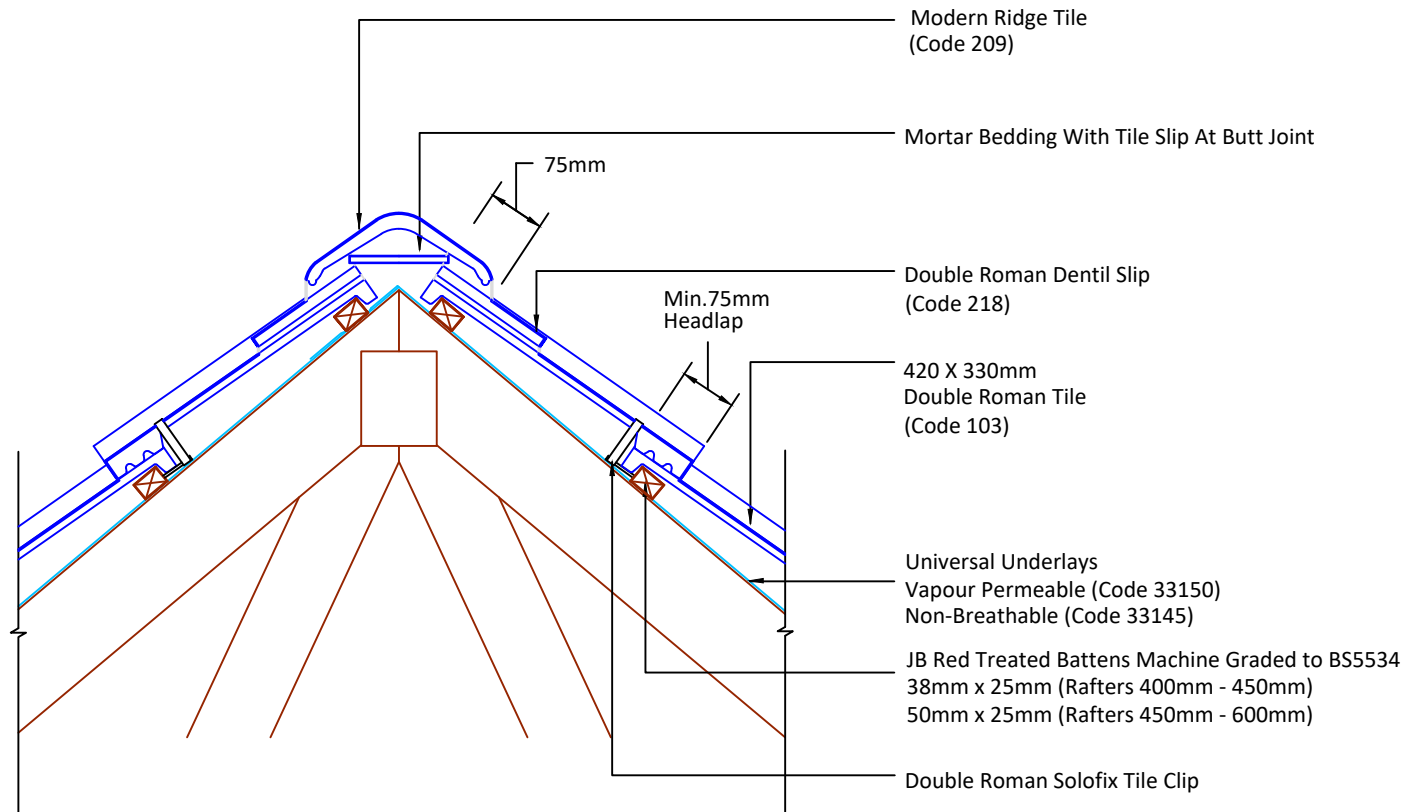

Tilefix Specrite

Estimator BIM

Visit [marley.co.uk/technical-services](http://marley.co.uk/technical-services) for a full suite of online tools to help with your roof design, specification and fixing.

Feel free to talk to our experts at any time on 01283 722588.

Associated products & fixings  
Double Roman Aluminium Nail Pack  
Code 30351 (500g)

Double Roman SoloFix Tile Clips  
Code 30443 (100 Pack)  
Code 30433 (500 Pack)

DRAWING NUMBER

74110340

DRAWING REVISION

A

DRAWING TITLE

Mortar Bedded Ridge - Modern

SCALE

1:10

Double Roman