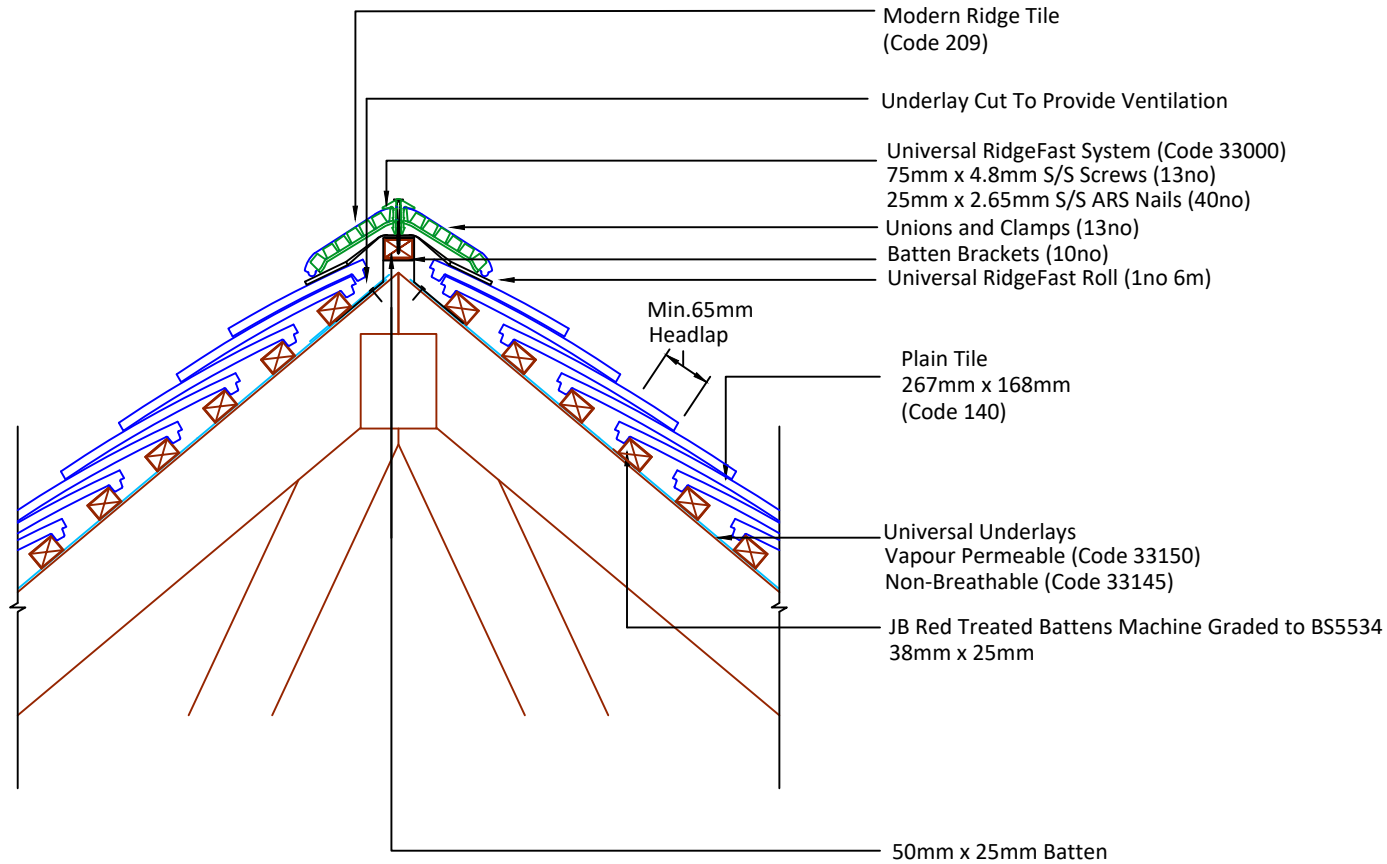

Tilefix Specrite

Estimator BIM

Visit marley.co.uk/technical-services for a full suite of online tools to help with your roof design, specification and fixing.

Feel free to talk to our experts at any time on 01283 722588.

Associated products & fixings

DRAWING NUMBER

79114040

DRAWING REVISION

A

DRAWING TITLE

Ridegfast Dry Ventilated Ridge - Modern

SCALE

1:10

Plain