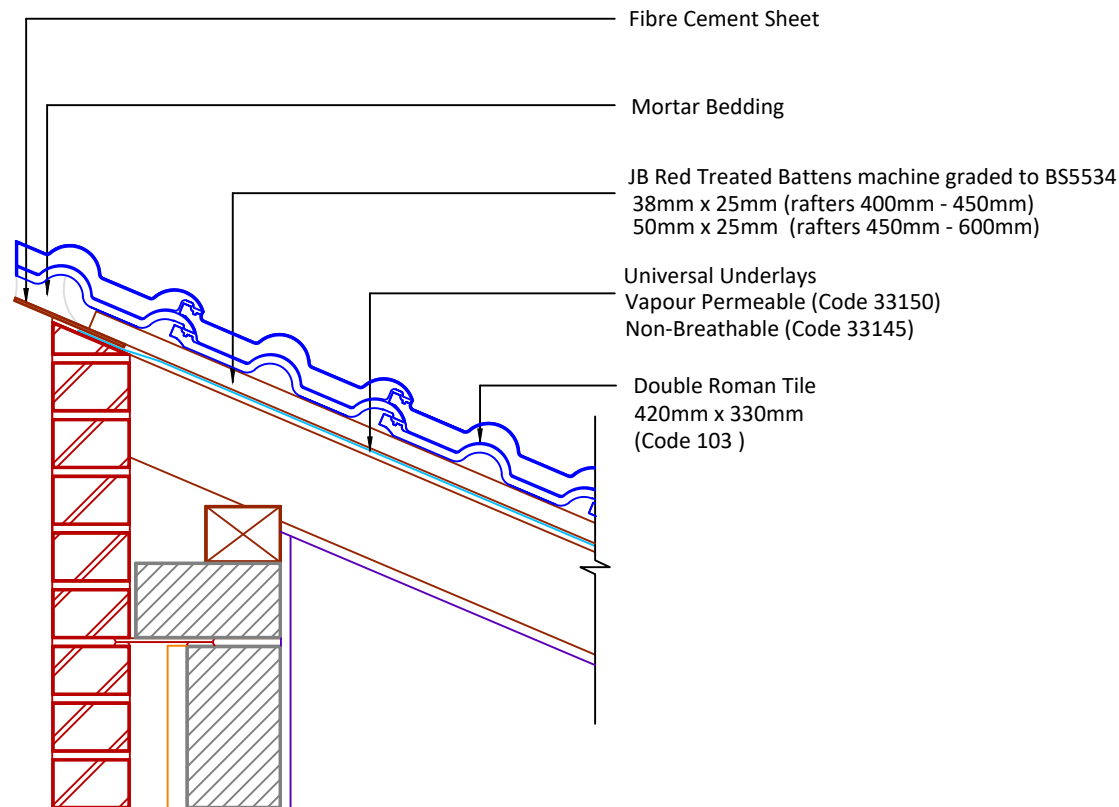

Tilefix Specrite

Estimator BIM

Visit marley.co.uk/technical-services for a full suite of online tools to help with your roof design, specification and fixing.

Feel free to talk to our experts at any time on 01283 722588.

Associated products & fixings

Double Roman Aluminium Nail Pack
Code 30351 (500g)

Double Roman SoloFix Tile Clips
Code 30443 (100 Pack)
Code 30433 (500 Pack)

Double Roman RH Verge
Clip & Nail Pack
Code 30289 (50 Pack)

Double Roman LH Verge
Clip & Nail Pack
Code 30290 (50 Pack)

DRAWING NUMBER
44310300

DRAWING REVISION
A

DRAWING TITLE

Mortar Bedded Raking Verge with Bedded Fibre Cement Undercloak - LH

SCALE

1:10

Double
Roman