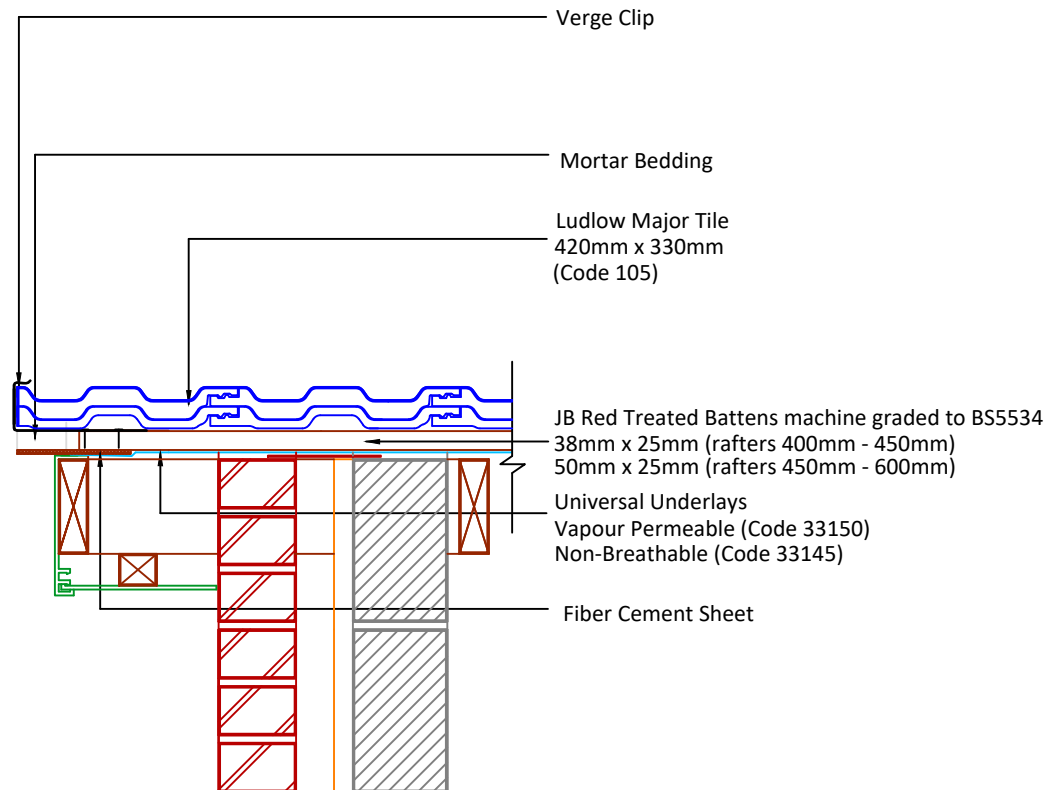

Tilefix Specrite
Estimator BIM

Visit marley.co.uk/technical-services
for a full suite of online tools to help with your
roof design, specification and fixing.

Feel free to talk to our experts at any time on
01283 722588.

Associated products & fixings

Ludlow Major Aluminium Nail
Pack
Code 30371 (500g)

Ludlow Major SoloFix Tile Clips
Code 30440 (100 Pack)
Code 30430 (500 Pack)

Ludlow Major RH Verge Clip &
Nail Pack
Code 30287 (50 Pack)

Ludlow Major LH Verge Clip &
Nail Pack
Code 30287 (50 Pack)

DRAWING NUMBER
45510500

DRAWING REVISION
A

DRAWING TITLE

Mortar Bedded Verge with Nailed Fibre Cement Undercloak LH

SCALE

1:10

Ludlow
Major