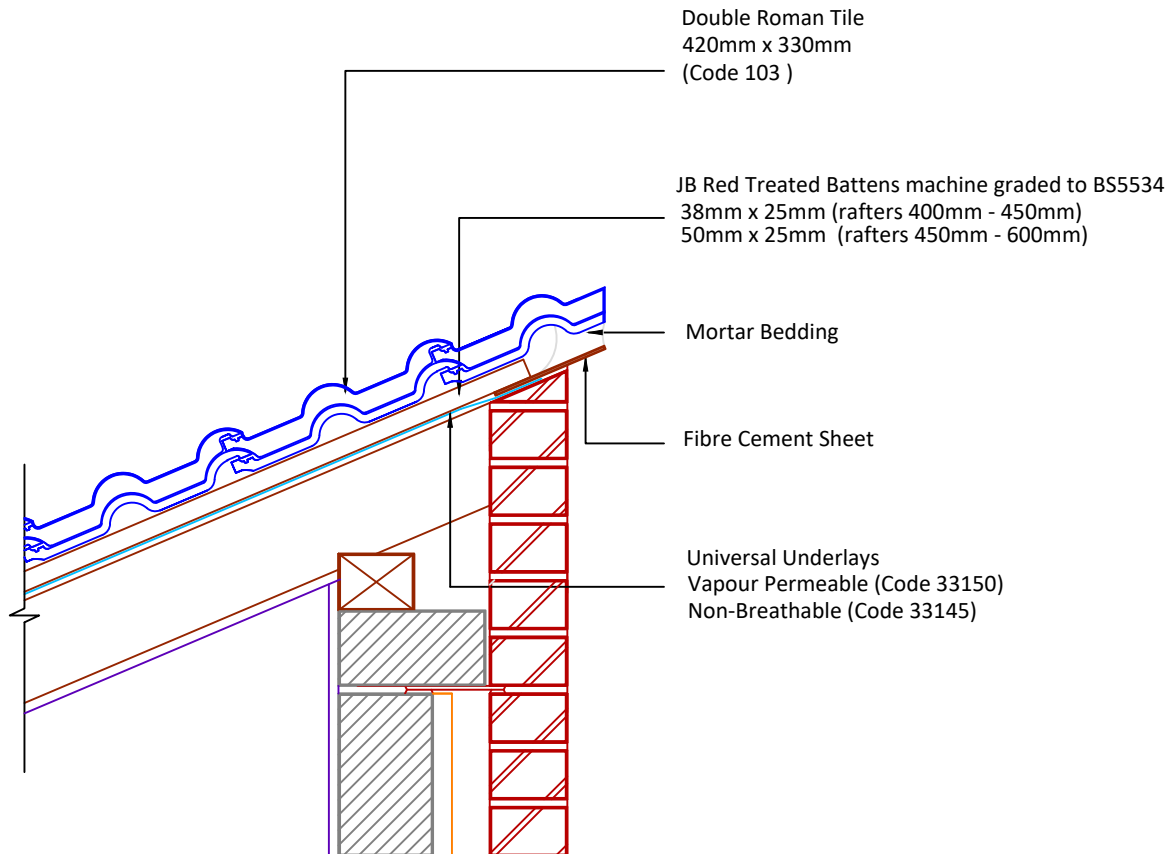

Tilefix Specrite

Estimator BIM

Visit marley.co.uk/technical-services for a full suite of online tools to help with your roof design, specification and fixing.

Feel free to talk to our experts at any time on 01283 722588.

Associated products & fixings

Double Roman Aluminium Nail Pack
Code 30351 (500g)

Double Roman SoloFix Tile Clips
Code 30443 (100 Pack)
Code 30433 (500 Pack)

Double Roman RH Verge
Clip & Nail Pack
Code 30289 (50 Pack)

Double Roman LH Verge
Clip & Nail Pack
Code 30290 (50 Pack)

DRAWING NUMBER
44410300

DRAWING REVISION
A

DRAWING TITLE

Mortar Bedded Raking Verge with Bedded Fibre Cement Undercloak - RH

SCALE

1:10

Double
Roman