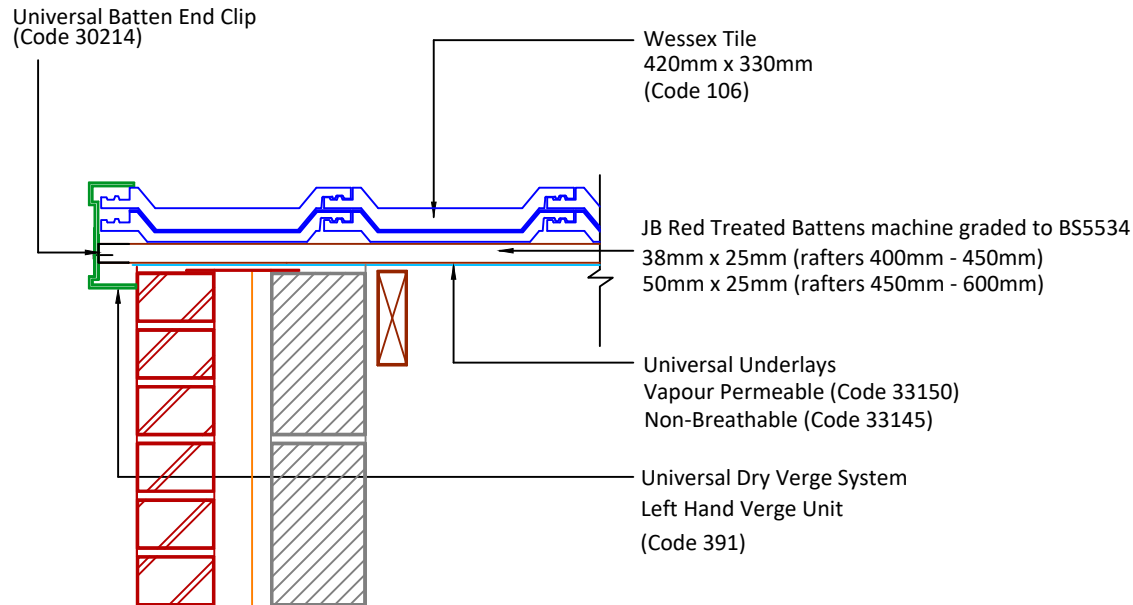

Feel free to talk to our experts at any time on 01283 722588.

Associated products & fixings

Wessex SoloFix Tile Clips  
Code 30442 (100 Pack)  
Code 30432 (500 Pack)

Universal Batten End Clips  
Code 30214

Universal Dry Verge Starter Kit  
Code 53931

DRAWING NUMBER  
41310600

DRAWING REVISION  
B

DRAWING TITLE

Universal Dry Verge to Brickwork - LH

SCALE

1:10

Wessex