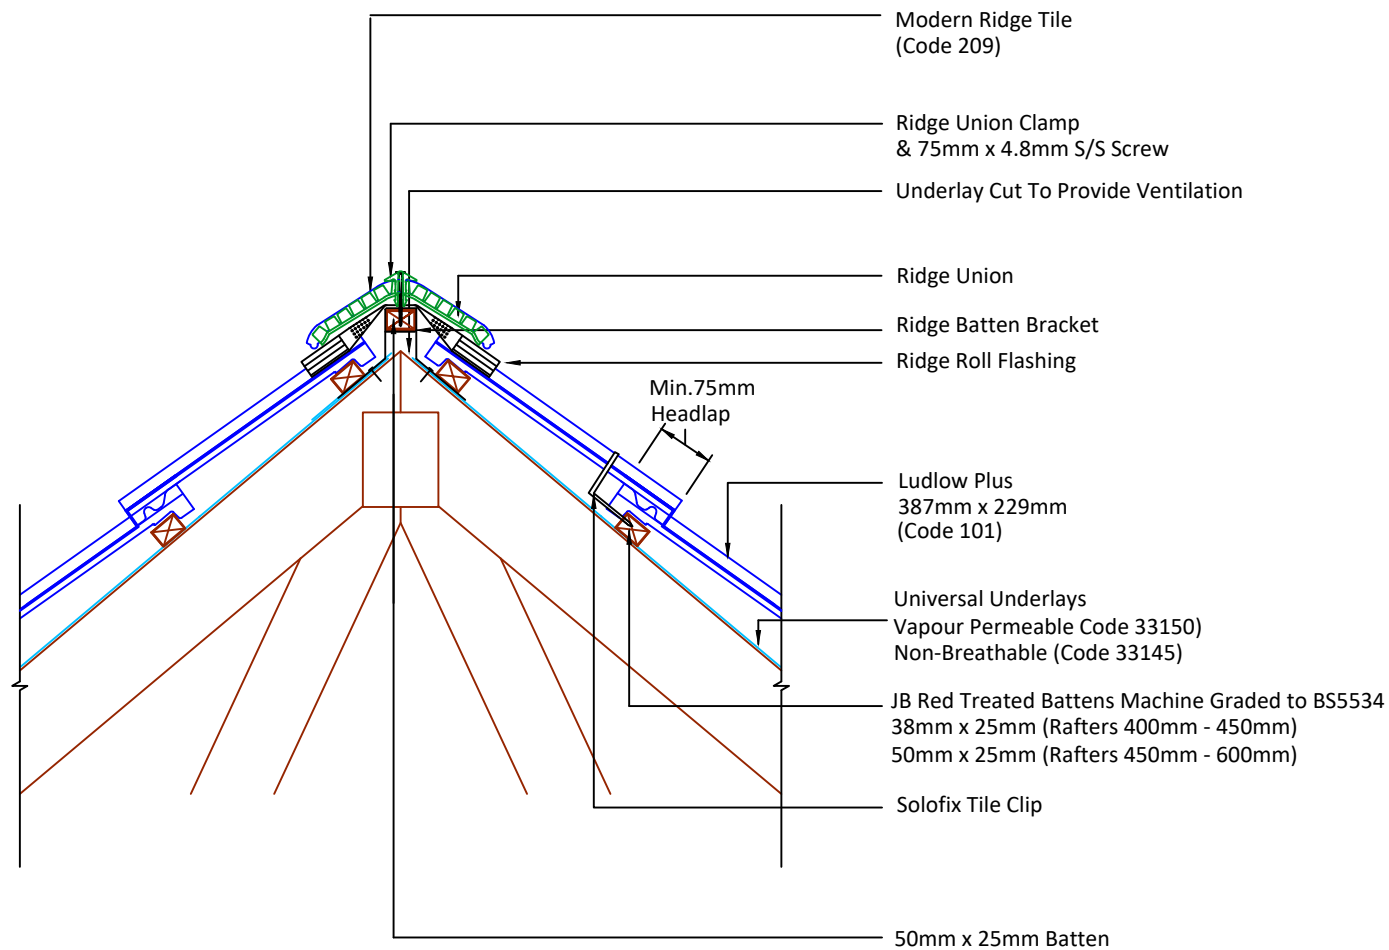

▲ Tilefix ▲ Specrite
▲ Estimator ▲ BIM

Visit marley.co.uk/technical-services
for a full suite of online tools to help with your
roof design, specification and fixing.

Feel free to talk to our experts at any time on
01283 722588.

Associated products & fixings

Ludlow Plus Aluminium Nails
Code 30350 (500g Pack)

Ludlow Plus SoloFix Clips
Code 30440 (Pack 100)
Code 30430 (Pack 500)

DRAWING NUMBER
79110140

DRAWING REVISION
B

DRAWING TITLE

RidgeFast Dry Ventilated Ridge - Modern

SCALE

1:10

Ludlow
Plus