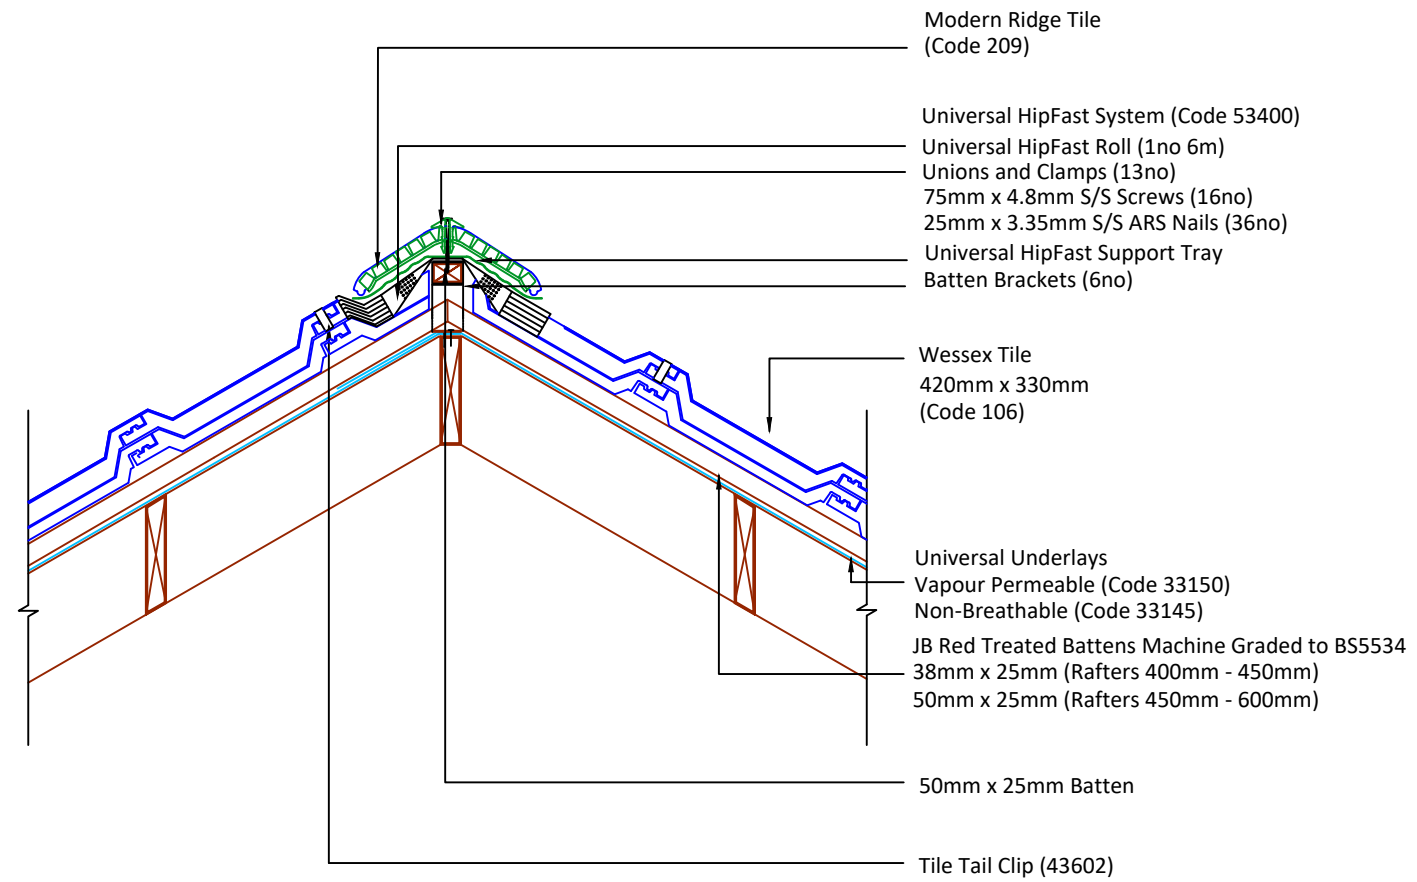

Feel free to talk to our experts at any time on 01283 722588.

Associated products & fixings

- Wessex SoloFix Tile Clips
- Code 30442 (100 Pack)
- Code 30432 (500 Pack)

- Tile Head Clips
- Code 43604 (Pack 20)

- Tile Head Clips
- Code 43602 (Pack 20)

DRAWING NUMBER	51010600
DRAWING REVISION	B

DRAWING TITLE	HipFast Dry Hip - Modern
---------------	--------------------------

SCALE	1:10
-------	------

Wessex