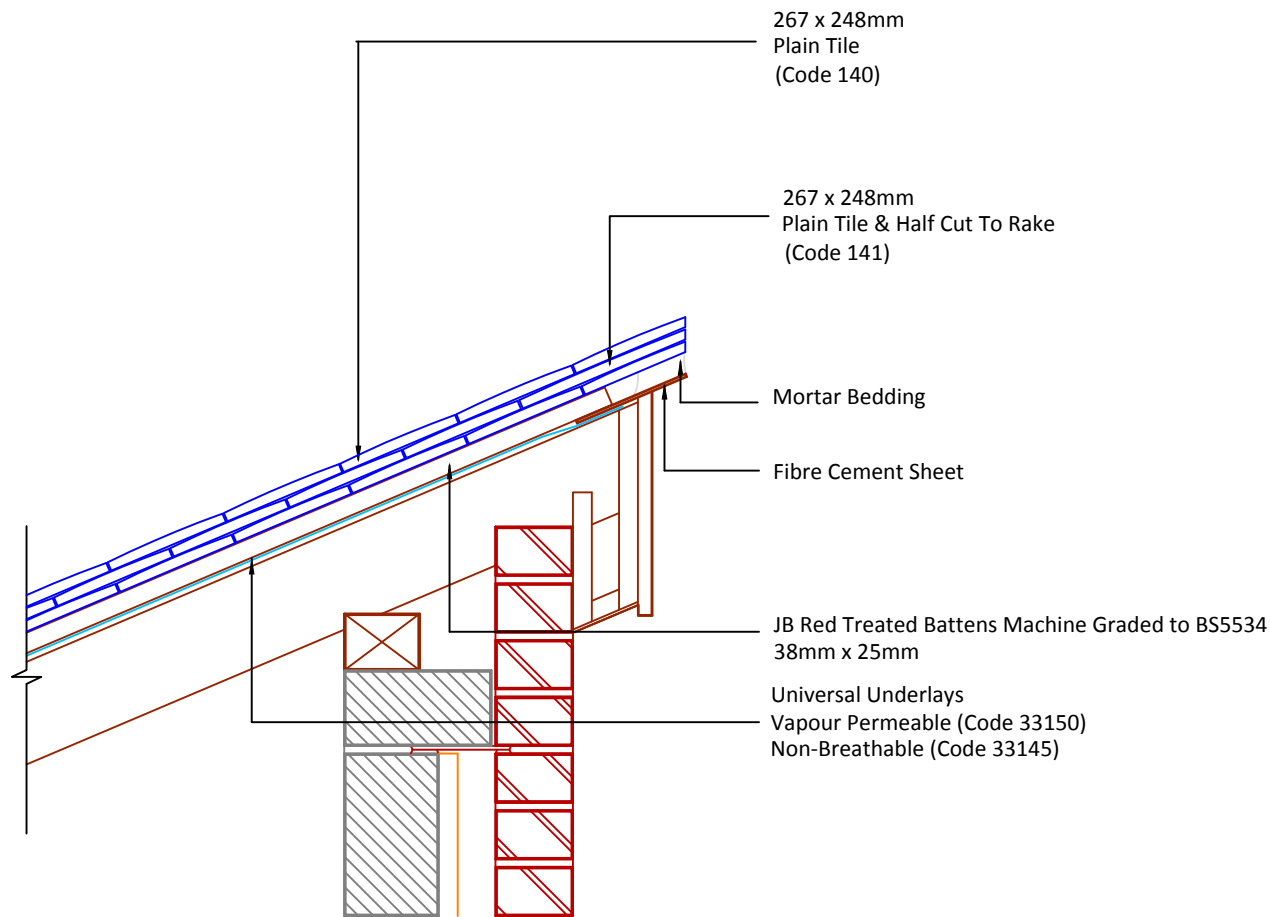

▲ Tilefix ▲ Specrite

▲ Estimator ▲ BIM

Visit marley.co.uk/technical-services for a full suite of online tools to help with your roof design, specification and fixing.

Feel free to talk to our experts at any time on 01283 722588.

Associated products & fixings

Plain Aluminium Nail Pack
Code 30348 (500g)

DRAWING NUMBER
45414000

DRAWING REVISION
A

DRAWING TITLE

Mortar Bedded Raking Verge with Nailed Fibre Cement Undercloak - RH

SCALE

1:10

Plain