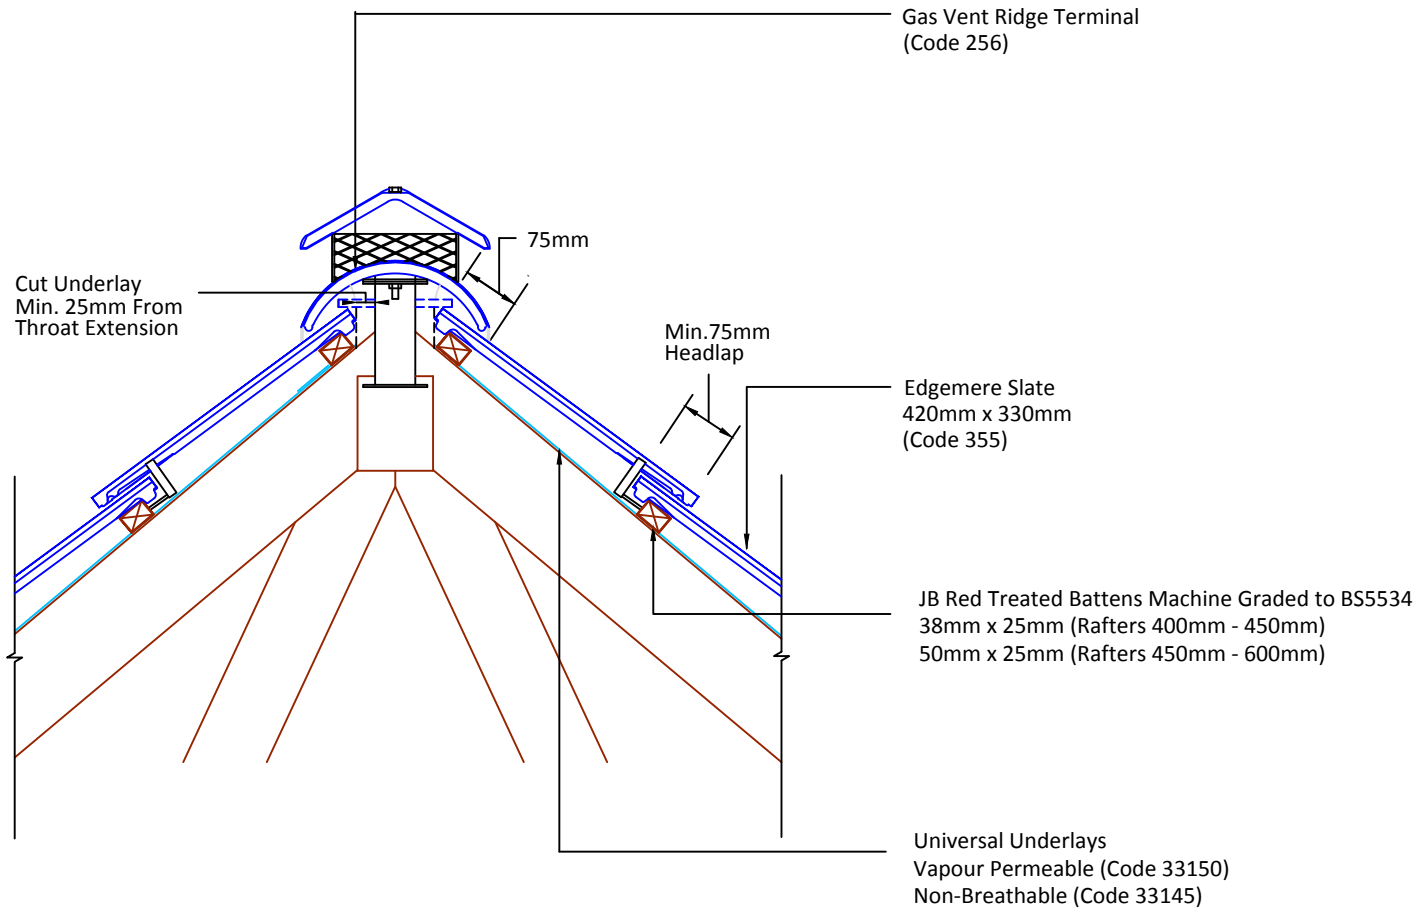

Associated products & fixings

Edgemere Aluminium Nail Pack
Code 30398 (500g)

Edgemere SoloFix Tile Clips
Code 30441 (100 Pack)
Code 30431 (500 Pack)

DRAWING NUMBER
86435540

DRAWING TITLE

Gas Ventilation - Mortar Bedded

SCALE

1:10

DRAWING REVISION
A

Edgemere