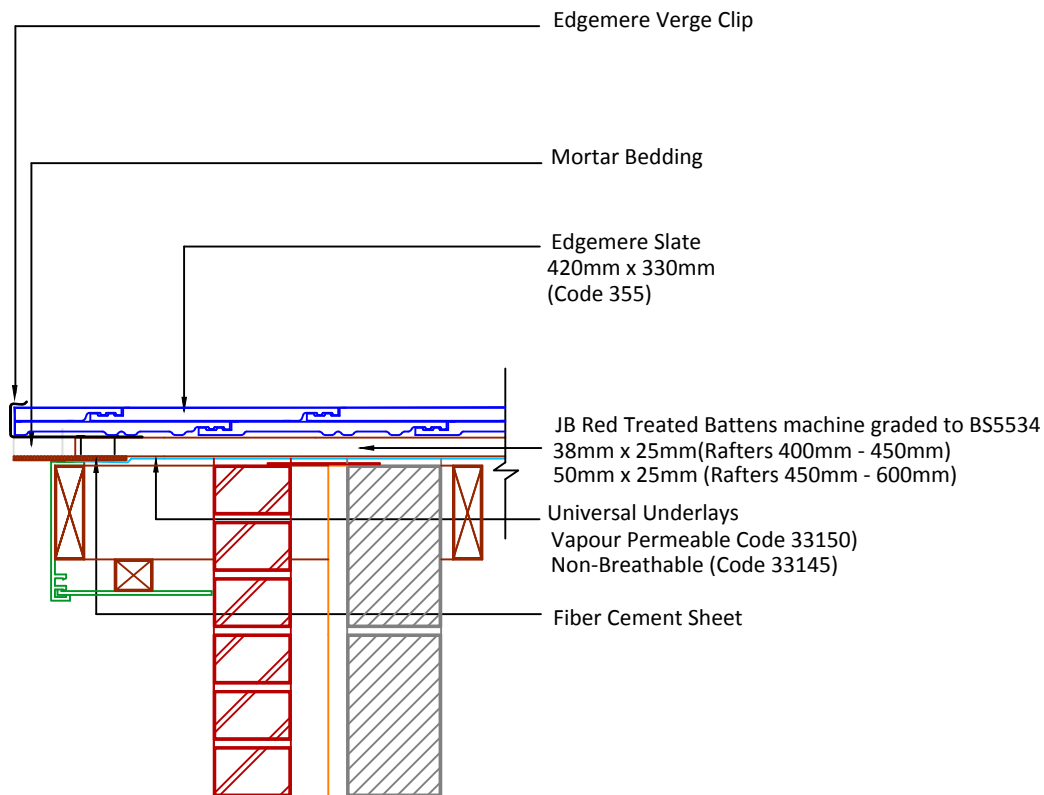

Tilefix Specrite

Estimator BIM

Visit [marley.co.uk/technical-services](http://marley.co.uk/technical-services) for a full suite of online tools to help with your roof design, specification and fixing.

Feel free to talk to our experts at any time on 01283 722588.

Associated products & fixings

Edgemere Aluminium Nail Pack  
Code 30398 (500g)

Edgemere SoloFix Tile Clips  
Code 30441 (100 Pack)  
Code 30431 (500 Pack)

Edgemere RH Verge Clip &  
Nail Pack  
Code 30263 (50 Pack)

Edgemere LH Verge Clip &  
Nail Pack  
Code 30263 (50 Pack)

DRAWING NUMBER  
45535500

DRAWING REVISION  
A

DRAWING TITLE

Mortar Bedded Verge with Nailed Fibre Cement Undercloak - LH

SCALE

1:10

Edgemere