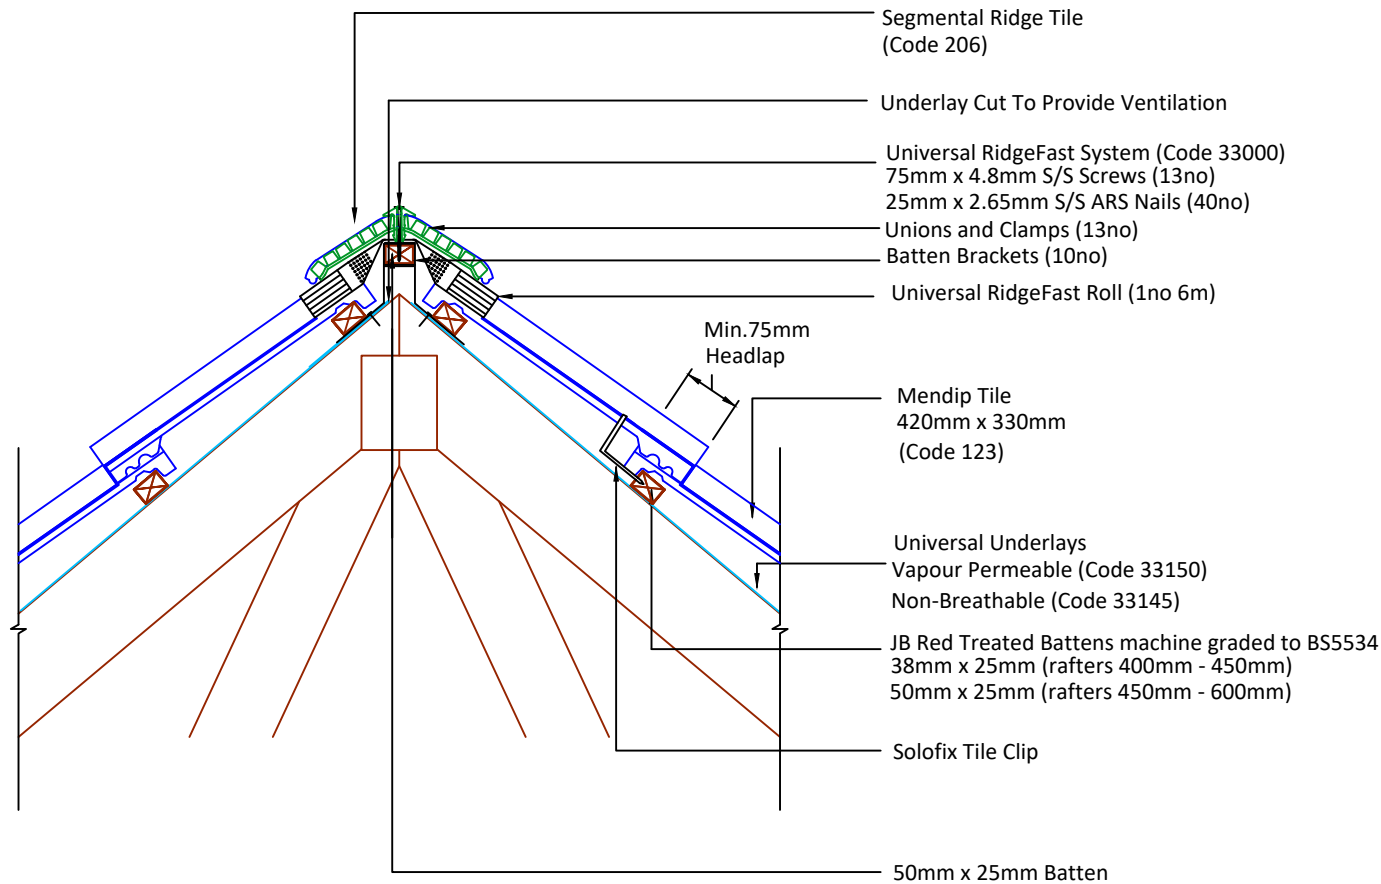

DRAWING NUMBER  
79112340

DRAWING REVISION  
B

DRAWING TITLE

RidgeFast Dry Ventilated Ridge - Modern

SCALE

1:10

Mendip