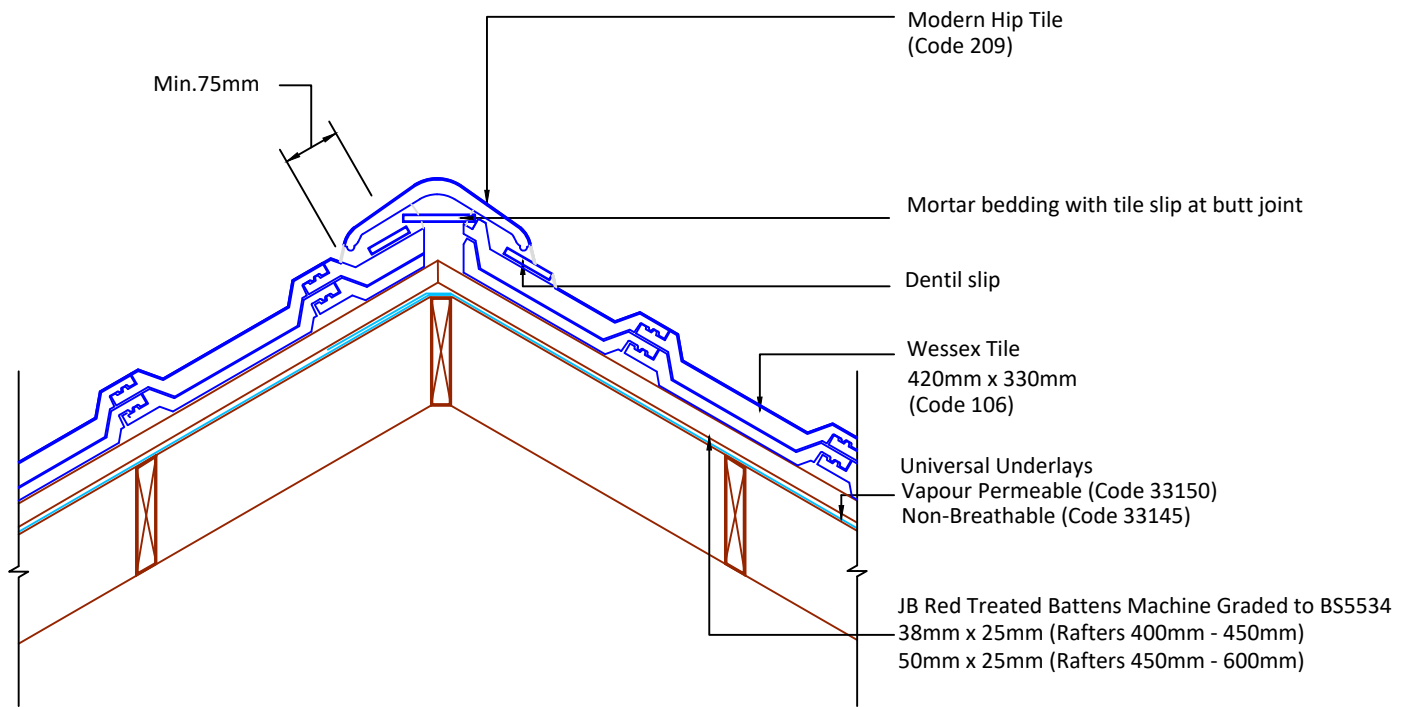

▲ Tilefix ▲ Specrite

▲ Estimator ▲ BIM

Visit marley.co.uk/technical-services for a full suite of online tools to help with your roof design, specification and fixing.

Feel free to talk to our experts at any time on 01283 722588.

Associated products & fixings

Wessex SoloFix Tile Clips
Code 30442 (100 Pack)
Code 30432 (500 Pack)

DRAWING NUMBER

55110600

DRAWING REVISION

A

DRAWING TITLE

Mortar Bedded Hip - Modern

SCALE

1:10

Wessex